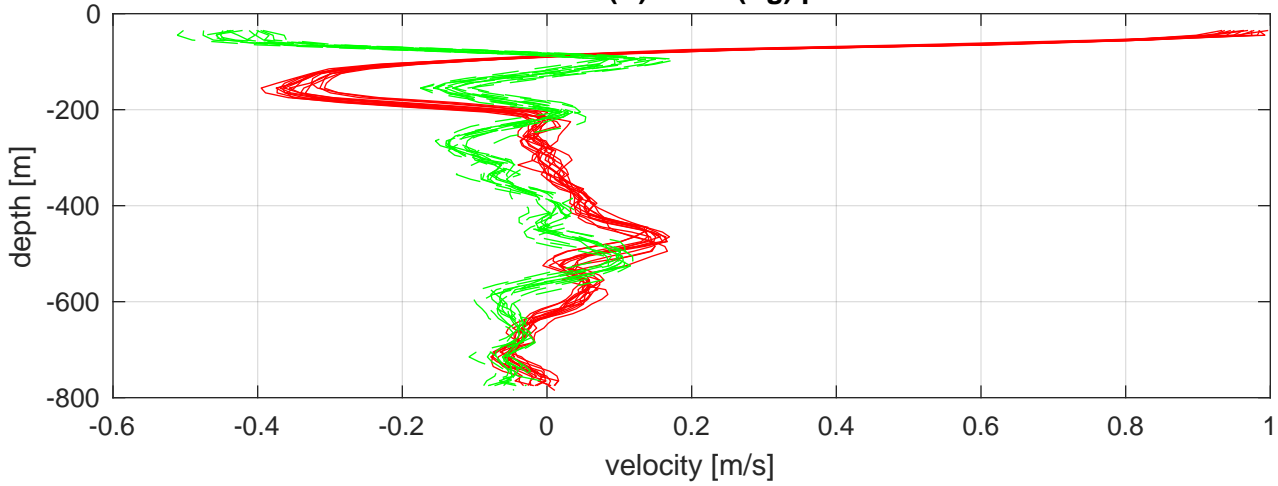

I7N station #72 (V2) SADCP U(-r) and V(-g) profiles

ship nav (g.) start (bp) end (kp) SADCP (rp)