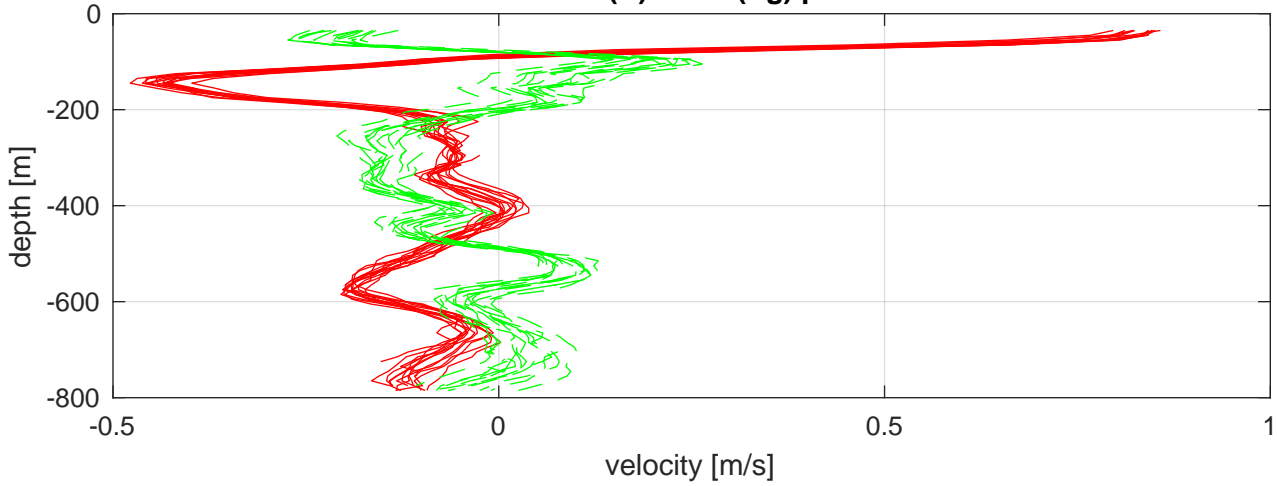

I7N station #75 (V2)
SADCP U(-r) and V(-g) profiles

ship nav (g.) start (bp) end (kp) SADCP (rp)