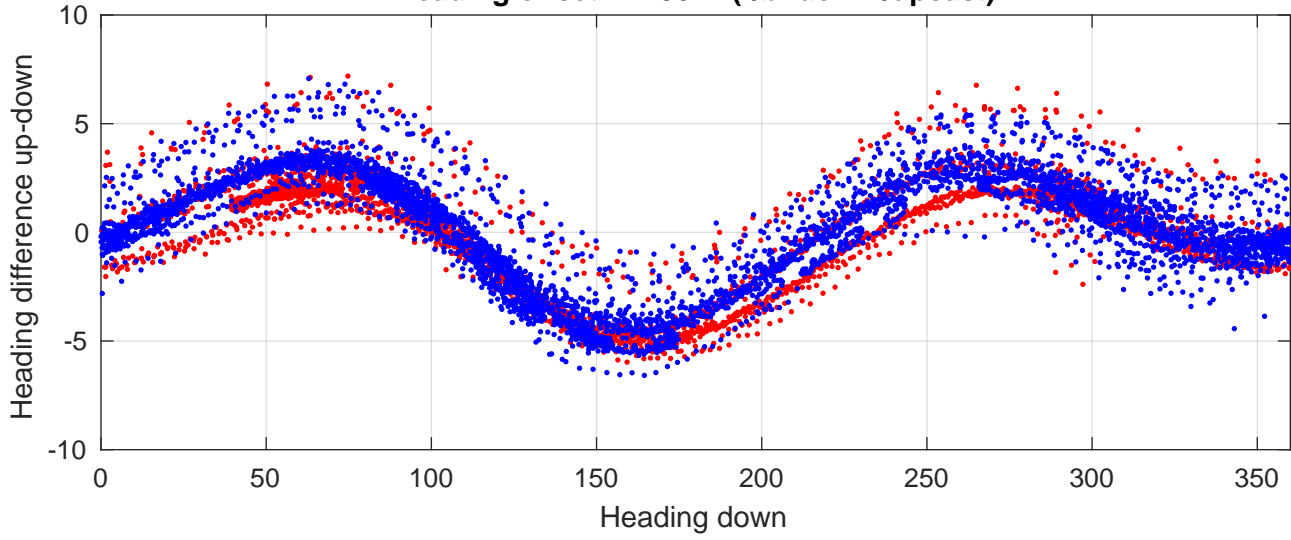

I7N station #77 (V2) Figure 6

Heading offset : -2.8624 (r/b: down-/upcast)

Pitch offset : 0.083316

Roll offset : 0.81296