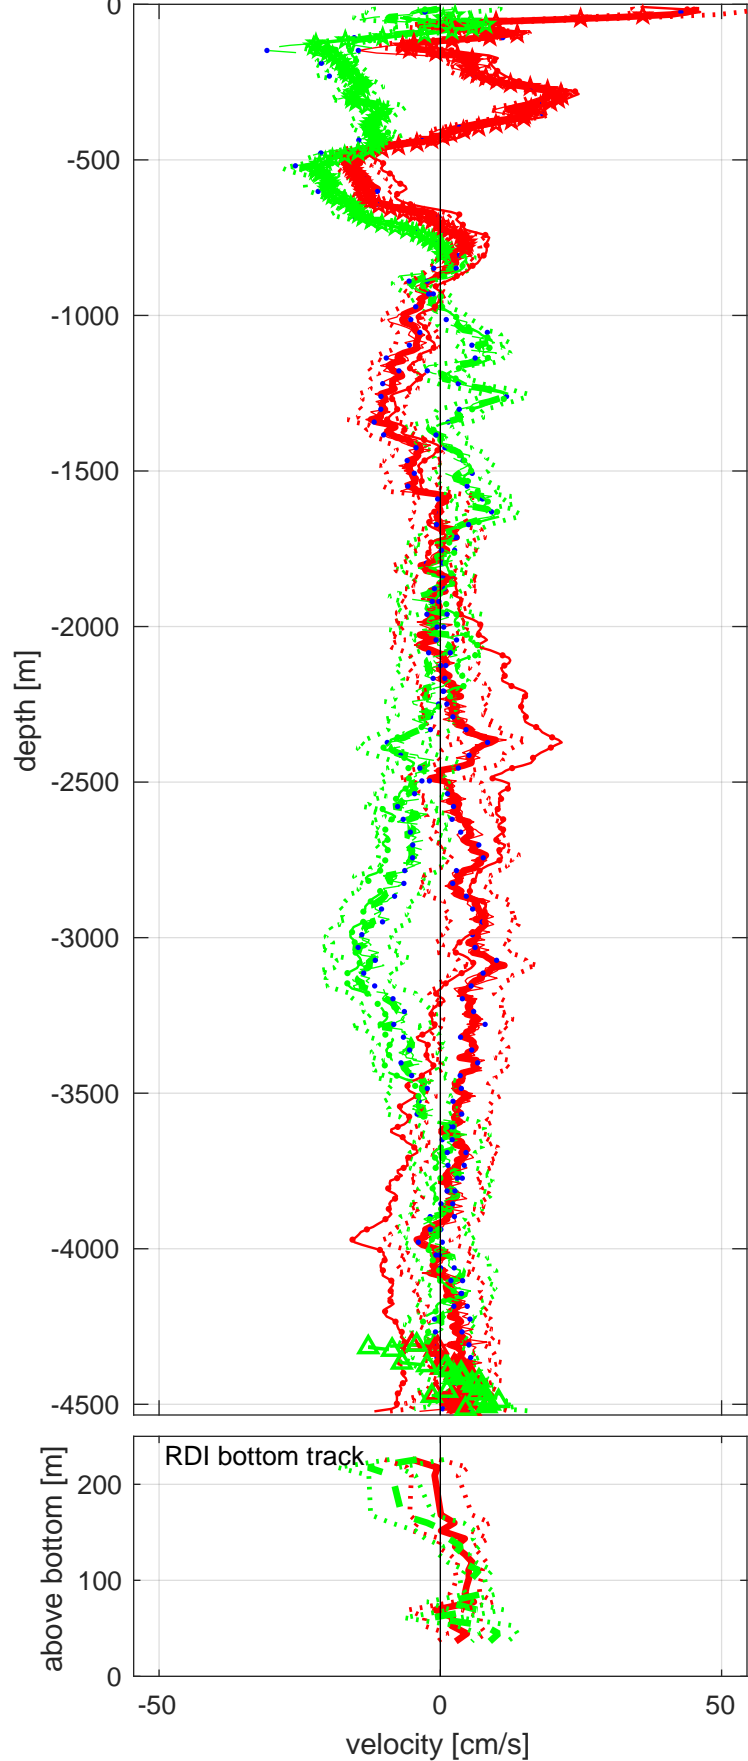

Station : I7N station #81 (V2) Figure 1

U(-) V(--); blue dots down cast; dotted shear; pentagon SADCP

Start: 1°N 27.6768' 57°E 18.5549'

23-May-2018 14:52:01

End: 1°N 27.6420' 57°E 18.5700'

23-May-2018 18:17:41

u-mean: 1 [cm/s] v-mean -4 [cm/s]

binsize do: 8 [m] binsize up: 8 [m]

mag. deviation -2.8

wdiff: 0.2 pglim: 0 elim 0.5

bar:1.0 bot:1.0 sad:1.0

weightmin 0.1 weightpower: 1.0

max depth: 4525 [m] bottom: 4534 [m]