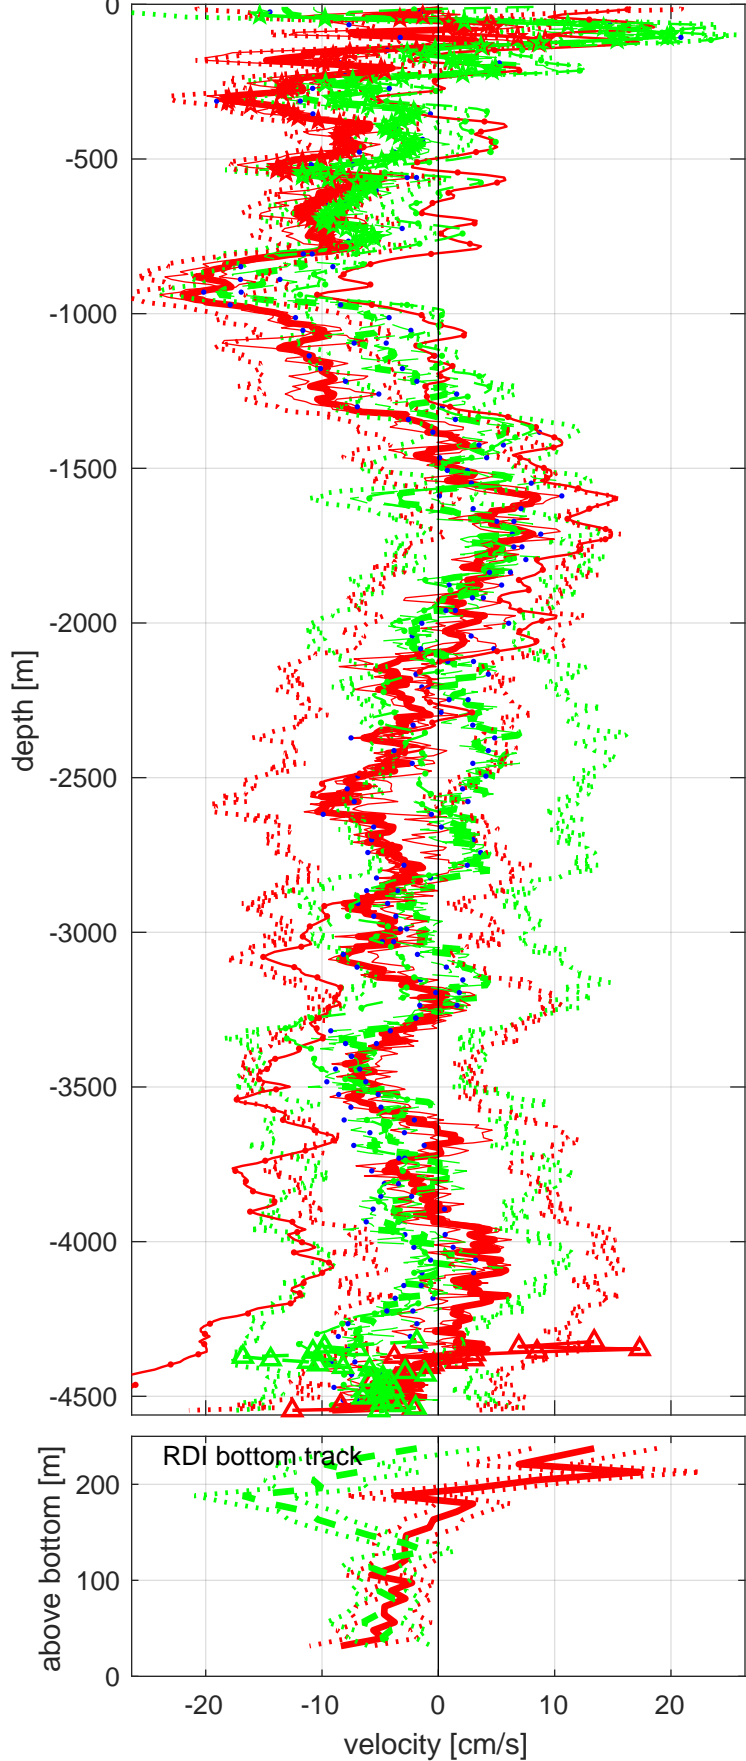

Station : I7N station #87 (V2) Figure 1

U(-) V(--); blue dots down cast; dotted shear; pentagon SADCP

Start: 3°N 59.9304' 59°E 9.4512'
 25-May-2018 06:02:42
 End: 3°N 59.9088' 59°E 9.3060'
 25-May-2018 09:20:30
 u-mean: -4 [cm/s] v-mean -2 [cm/s]
 binsize do: 8 [m] binsize up: 8 [m]
 mag. deviation -2.3
 wdiff: 0.2 pglim: 0 elim 0.5
 bar:1.0 bot:1.0 sad:1.0
 weightmin 0.1 weightpower: 1.0
 max depth: 4552 [m] bottom: 4560 [m]