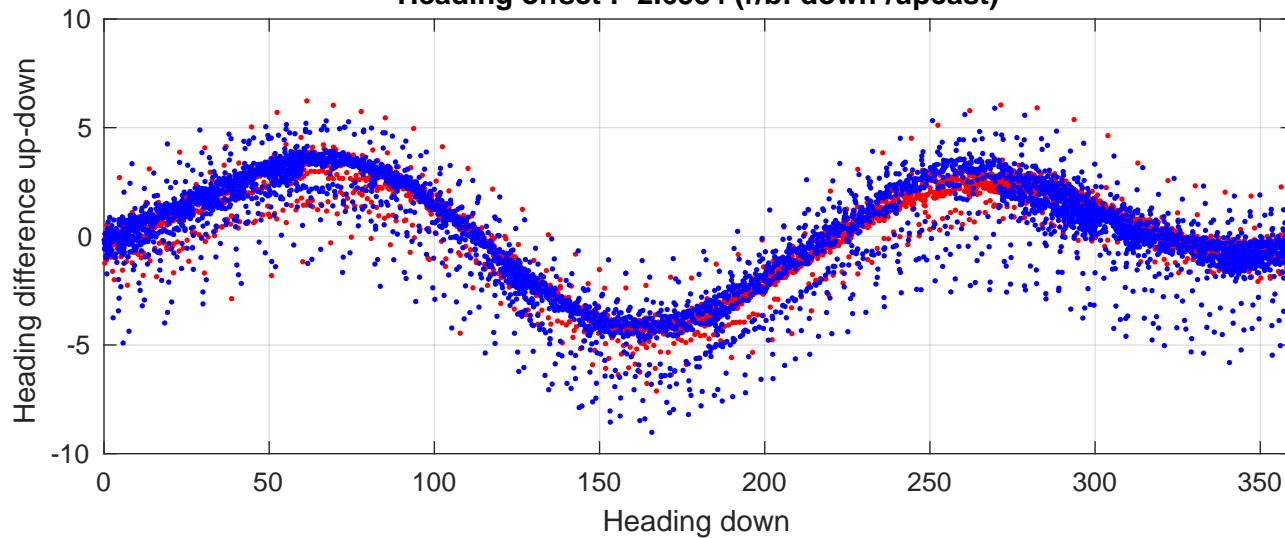

I7N station #87 (V2) Figure 6

Heading offset : -2.6584 (r/b: down-/upcast)

Pitch offset : 0.0038639

Roll offset : 0.77078