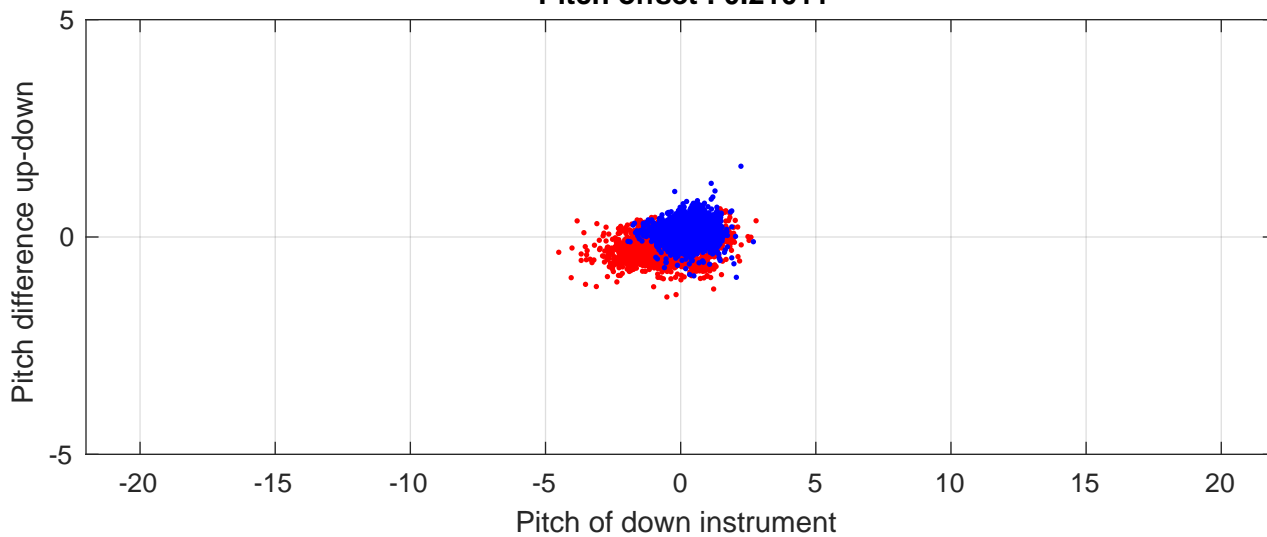

I7N station #88 (V2) Figure 6

Heading offset : -2.2461 (r/b: down-/upcast)

Pitch offset : 0.21011

Roll offset : 0.71625