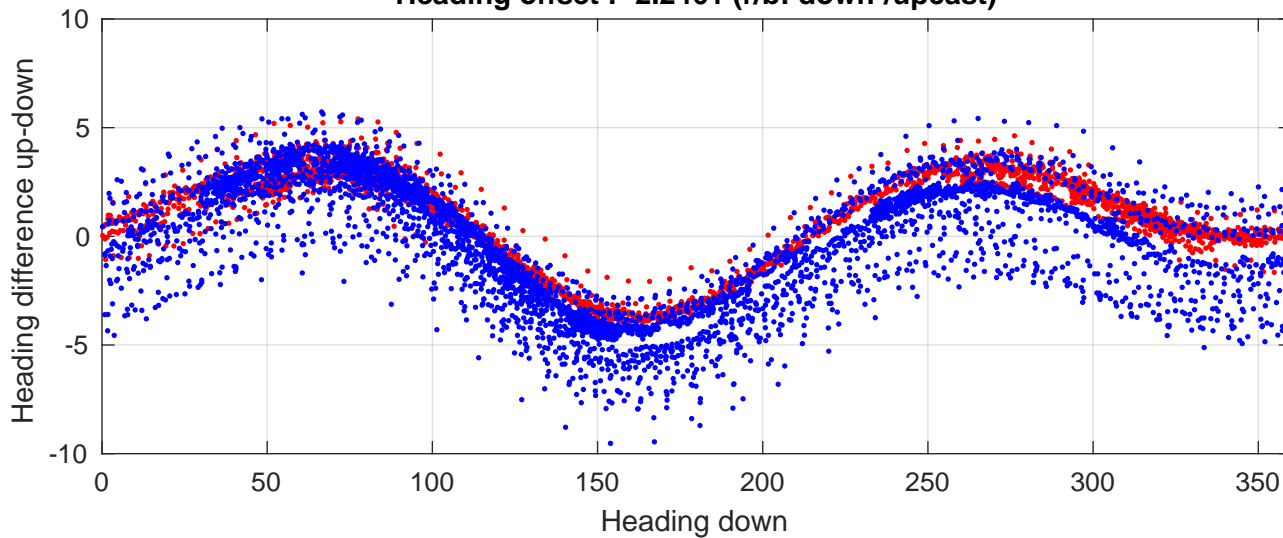

I7N station #88 (V2) Figure 6

Heading offset : -2.2461 (r/b: down-/upcast)

Pitch offset : 0.21011

Roll offset : 0.71625