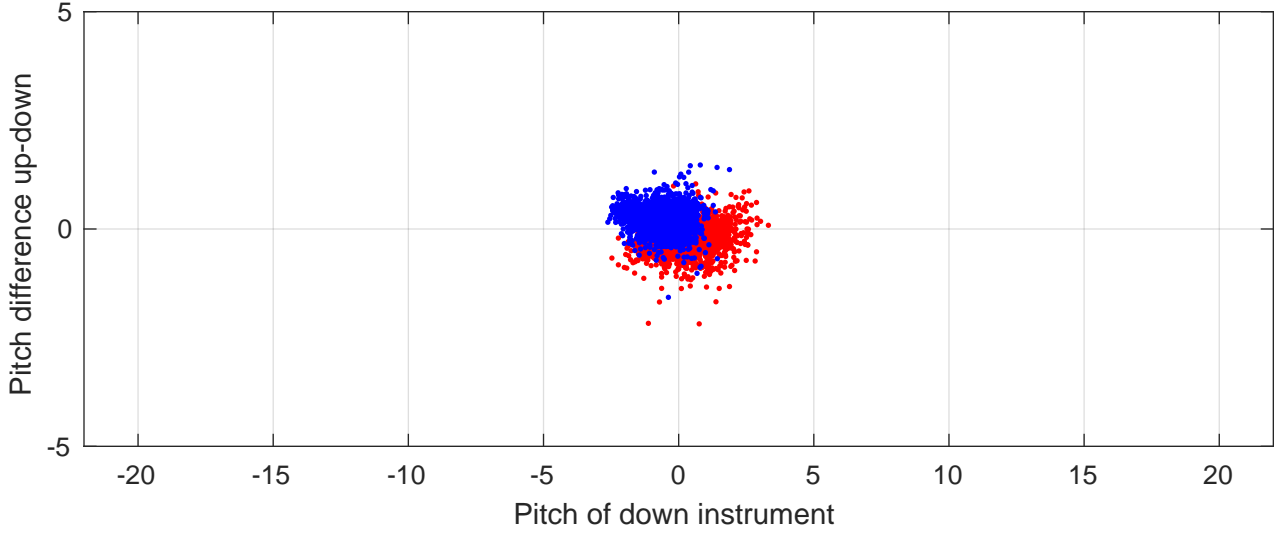

I7N station #89 (V2) Figure 6

Heading offset : -2.591 (r/b: down/upcast)

Pitch offset : 0.11563

Roll offset : 0.80078