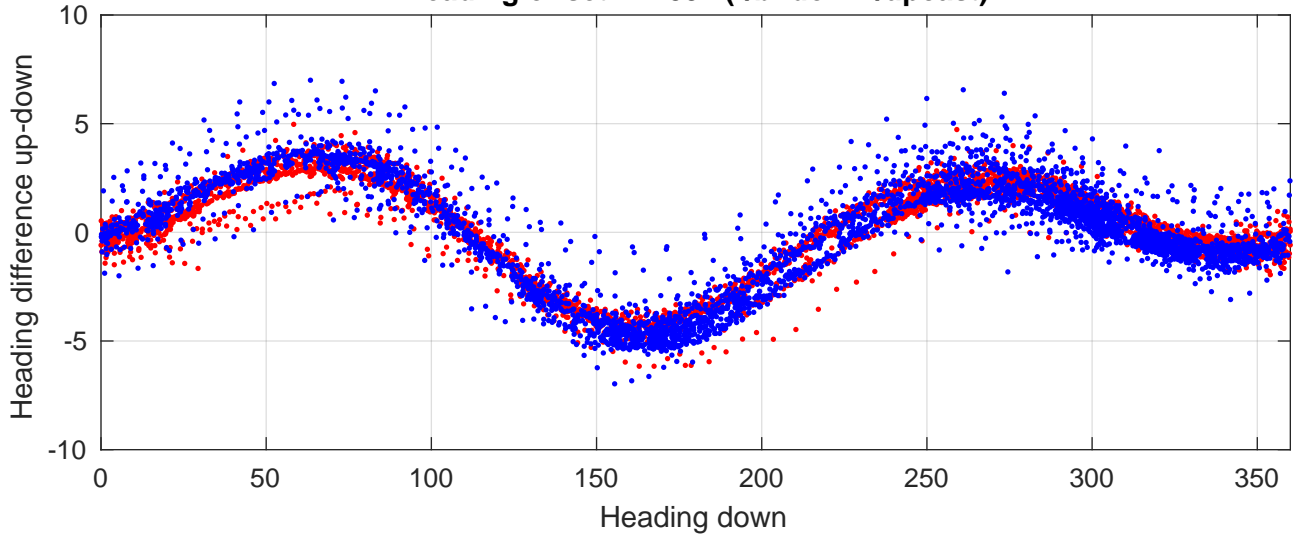

I7N station #89 (V2) Figure 6

Heading offset : -2.591 (r/b: down/upcast)

Pitch offset : 0.11563

Roll offset : 0.80078