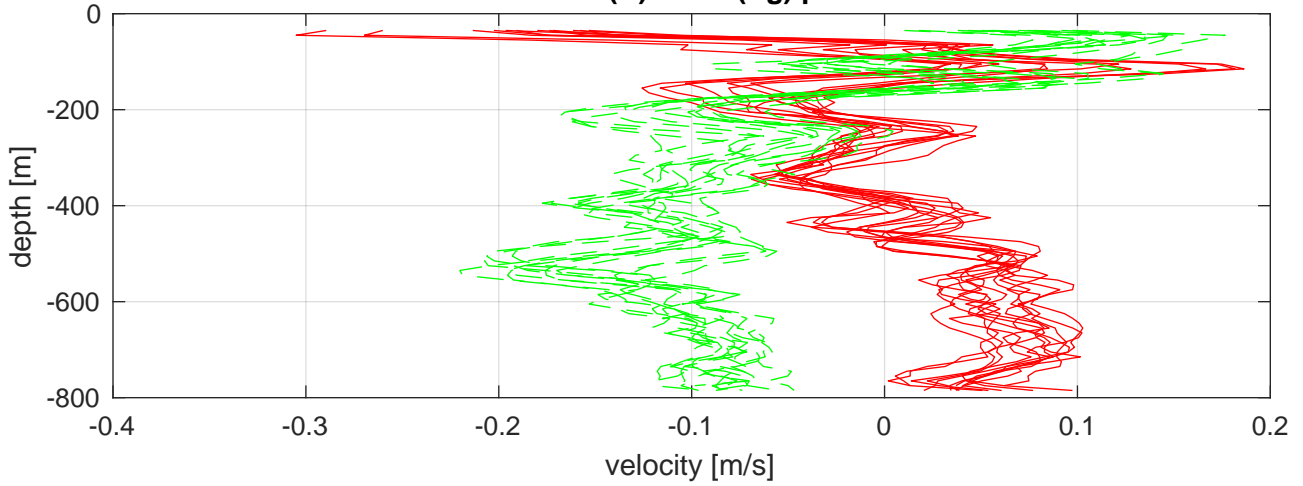

**I7N station #89 (V2)**  
**SADCP U(-r) and V(-g) profiles**

**ship nav (g.) start (bp) end (kp) SADCP (rp)**