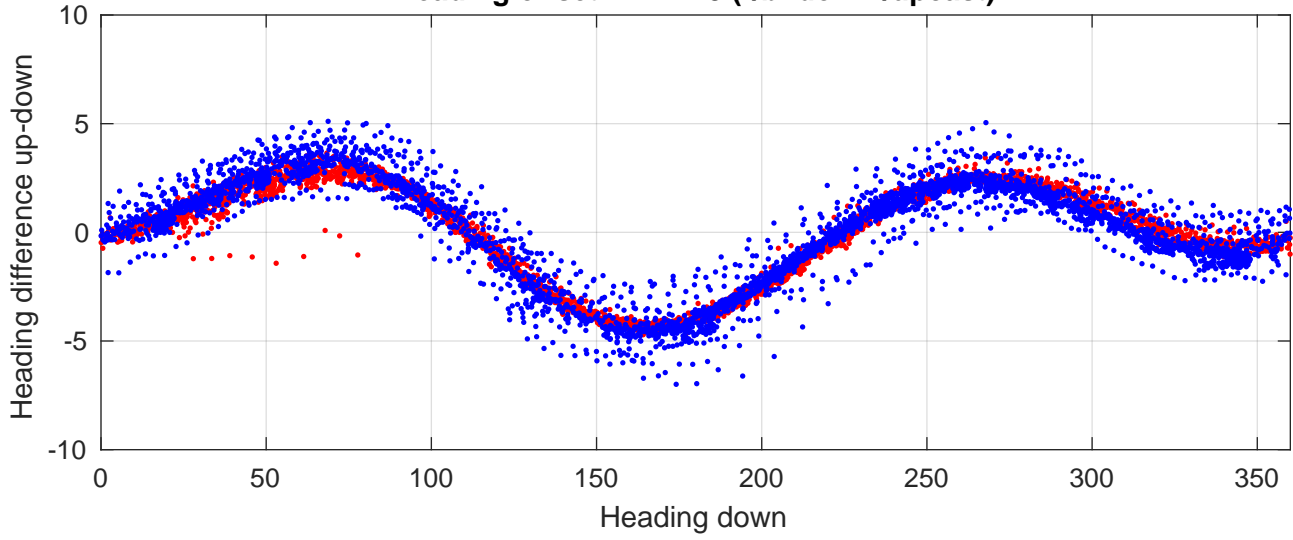

I7N station #90 (V2) Figure 6

Heading offset : -2.7229 (r/b: down-/upcast)

Pitch offset : -0.065462

Roll offset : 0.76604