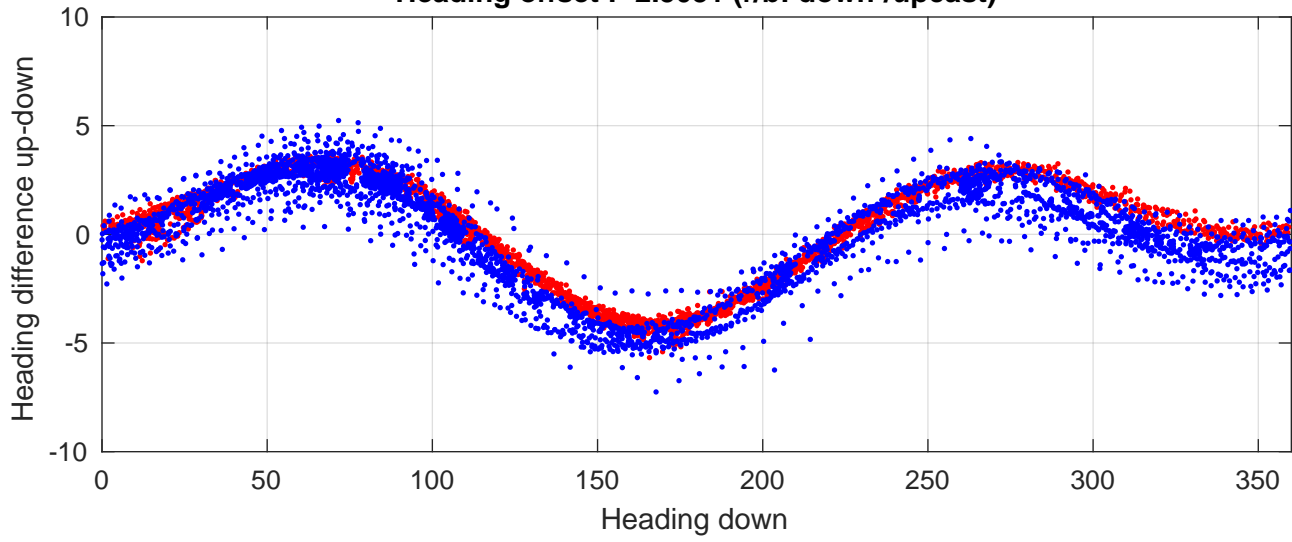

I7N station #91 (V2) Figure 6

Heading offset : -2.5031 (r/b: down-/upcast)

Pitch offset : 0.05259

Roll offset : 0.786