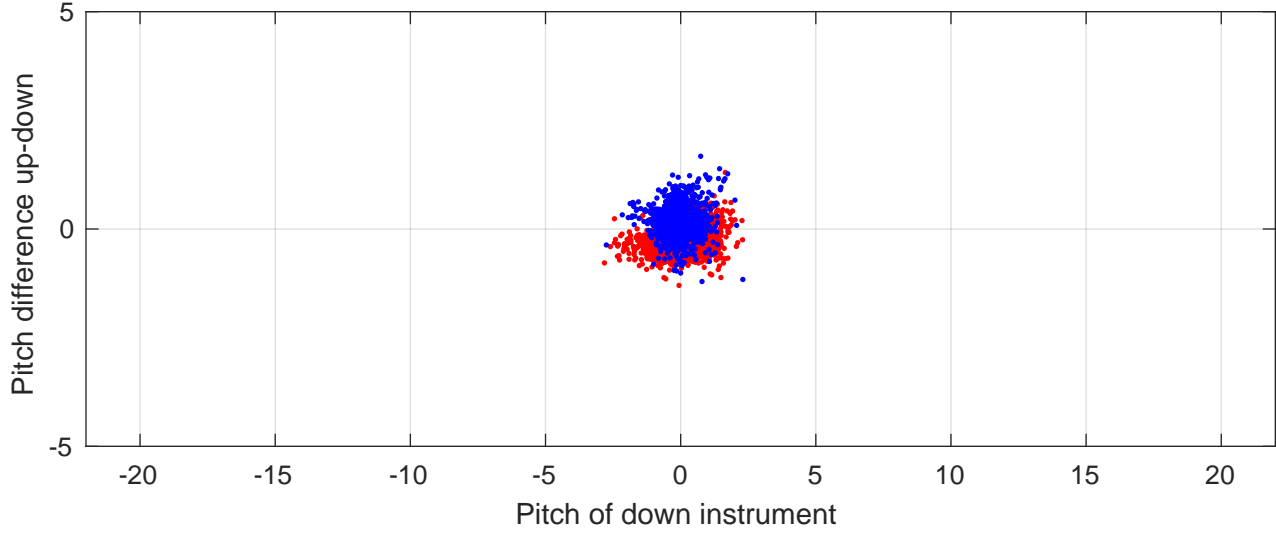

I7N station #91 (V2) Figure 6

Heading offset : -2.5031 (r/b: down-/upcast)

Pitch offset : 0.05259

Roll offset : 0.786