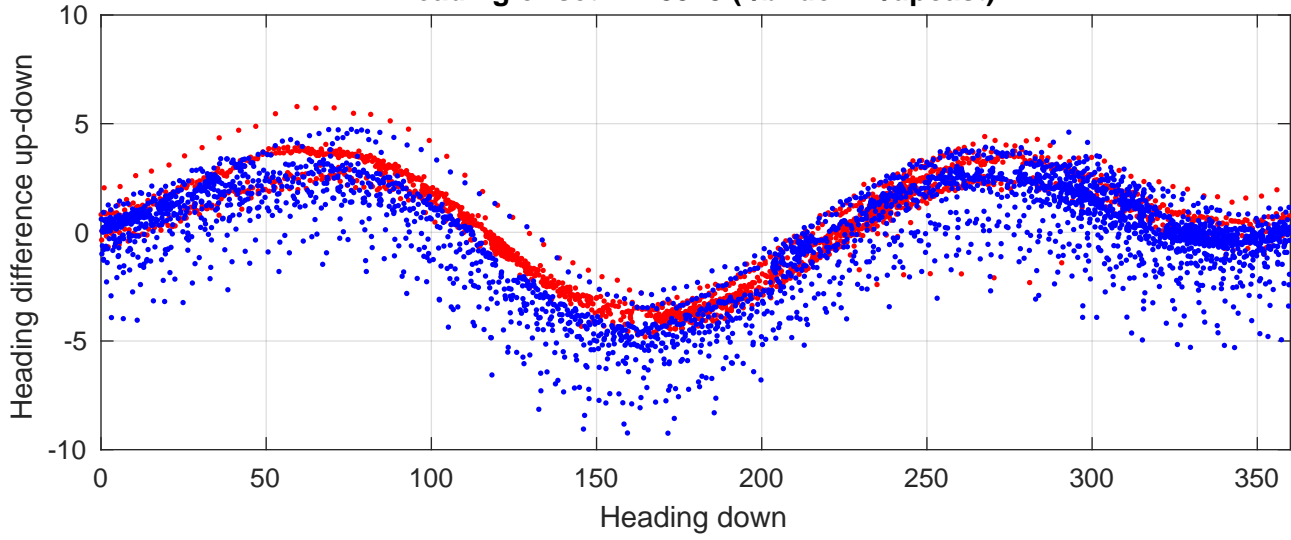

# I7N station #93 (V2) Figure 6

Heading offset : -1.8323 (r/b: down-/upcast)

Pitch offset : 0.17123

Roll offset : 0.7685