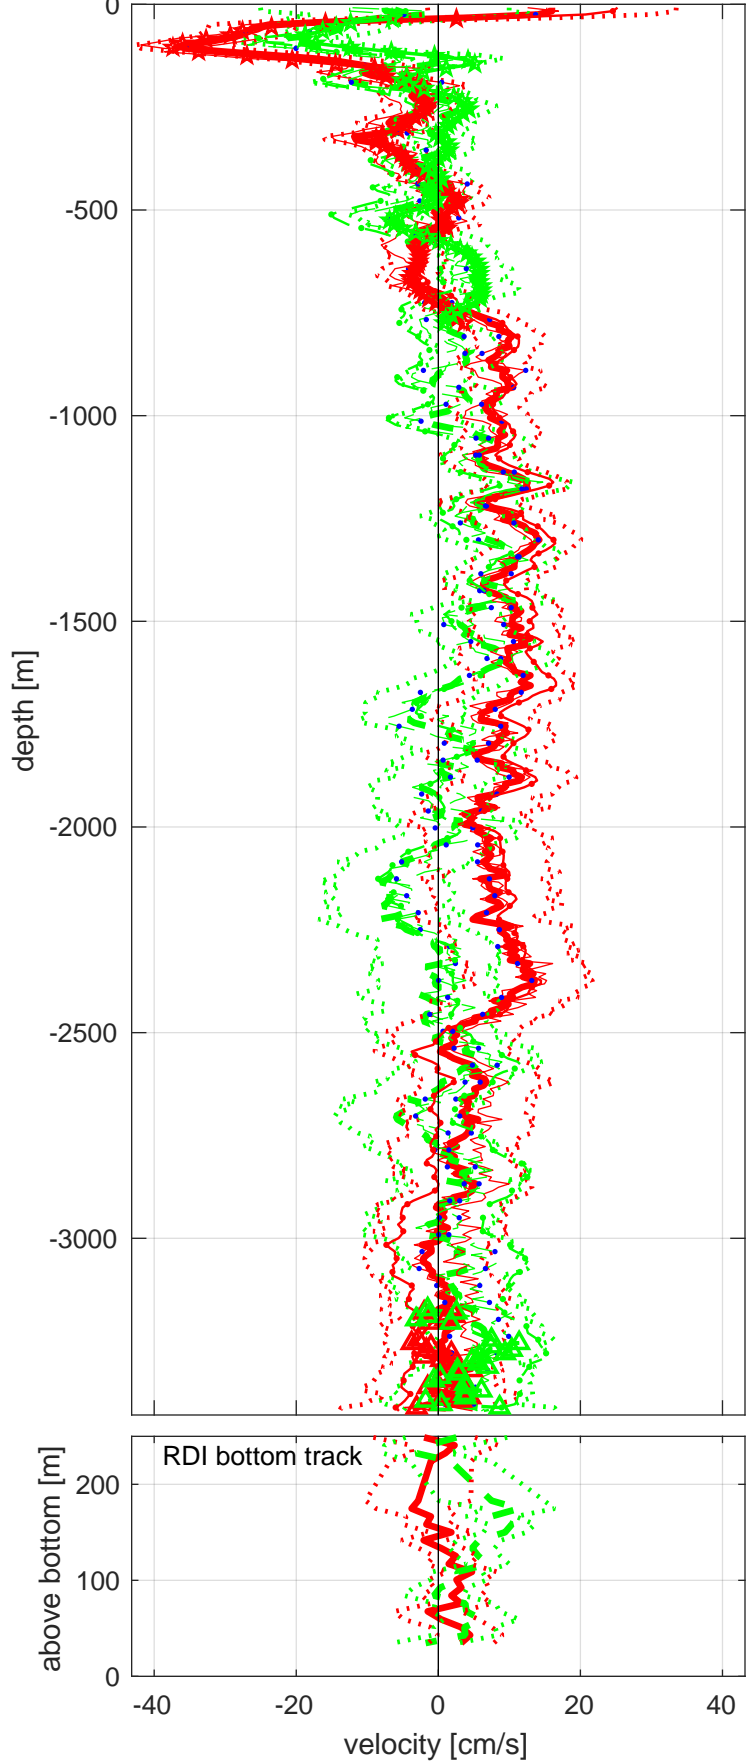

Station : I7N station #94 (V2) Figure 1

U(-) V(--); blue dots down cast; dotted shear; pentagon SADCP

Start: 6°N 47.5068' 61°E 43.5246'

27-May-2018 02:35:44

End: 6°N 47.2668' 61°E 43.3848'

27-May-2018 05:06:34

u-mean: 4 [cm/s] v-mean 1 [cm/s]

binsize do: 8 [m] binsize up: 8 [m]

mag. deviation -1.8

wdiff: 0.2 pglim: 0 elim 0.5

bar:1.0 bot:1.0 sad:1.0

weightmin 0.1 weightpower: 1.0

max depth: 3423 [m] bottom: 3430 [m]