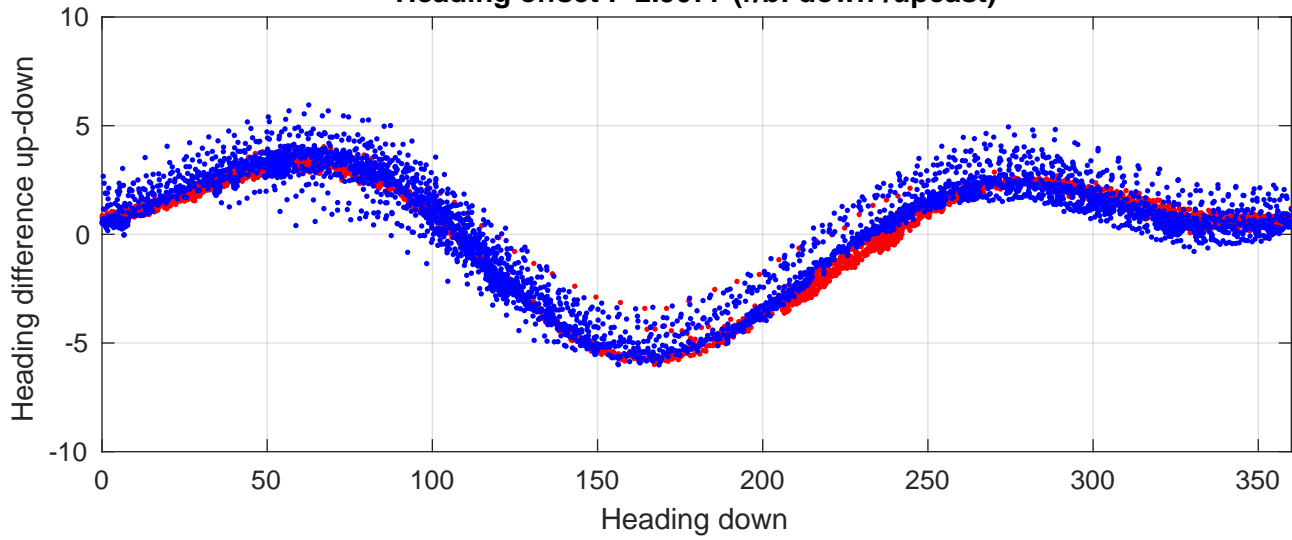

I7N station #114 (V2) Figure 6

Heading offset : -2.9077 (r/b: down-/upcast)

Pitch offset : -0.058178

Roll offset : 0.8111