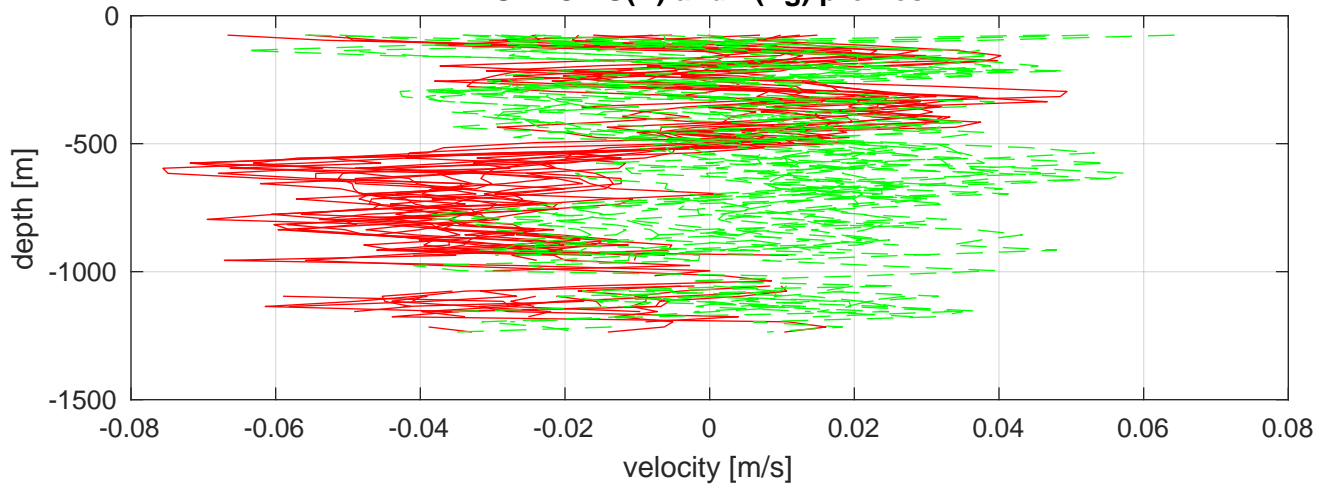

S4P station #60 (V8)
SADCP U(-r) and V(--g) profiles

ship nav (g.) start (bp) end (kp) SADCP (rp)