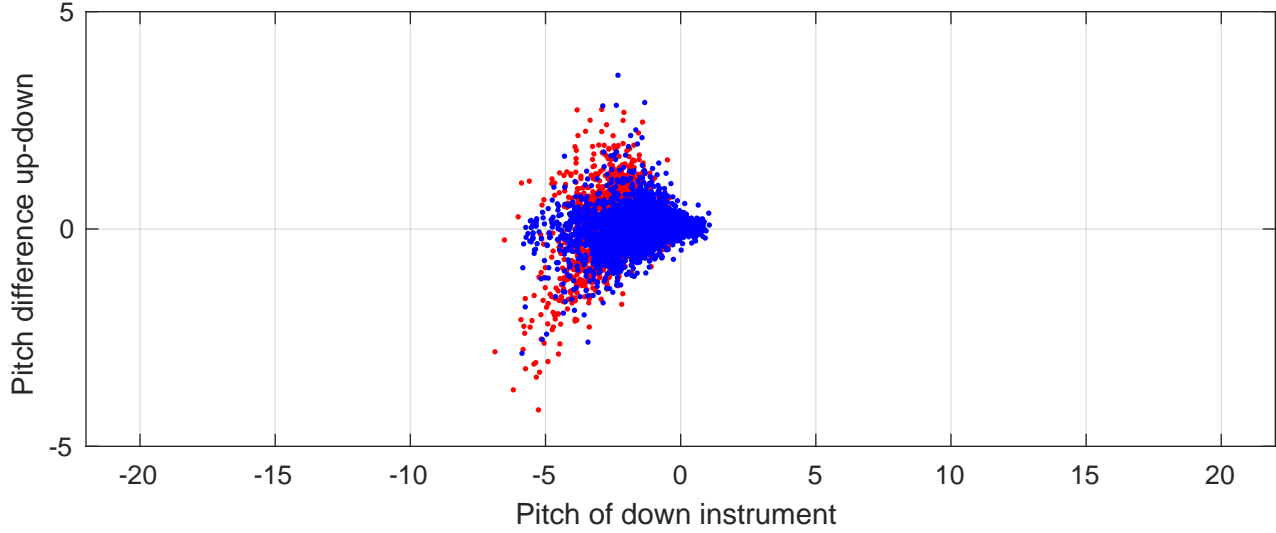

S4P station #102 (V8) Figure 6

Heading offset : -89.0654 (r/b: down/upcast)

Pitch offset : 2.2117

Roll offset : -2.8211