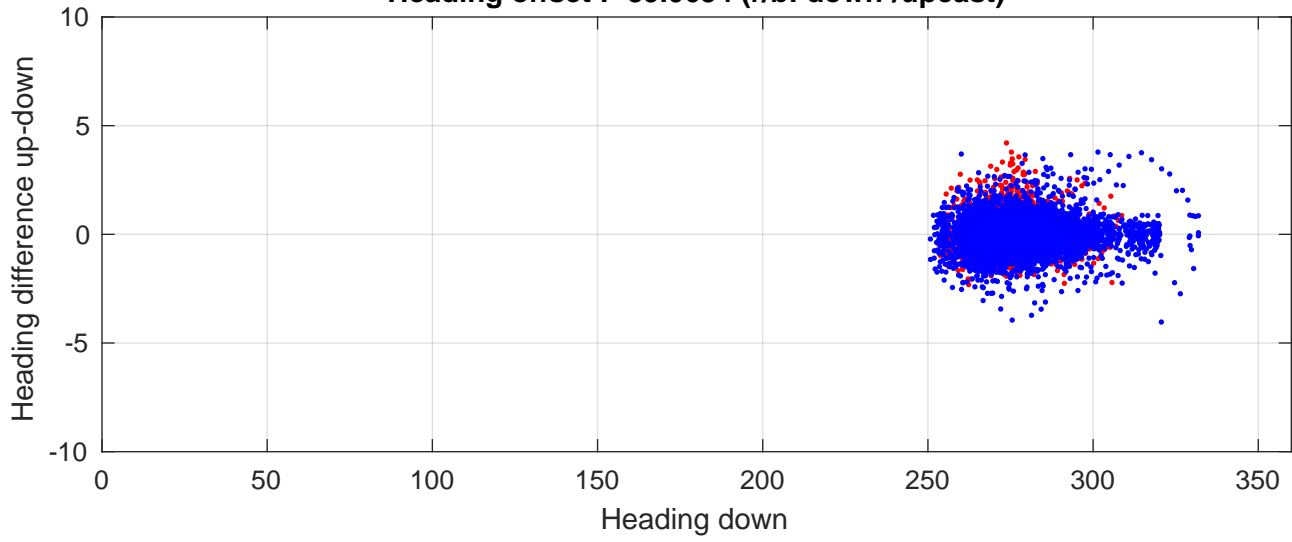

S4P station #102 (V8) Figure 6

Heading offset : -89.0654 (r/b: down/upcast)

Pitch offset : 2.2117

Roll offset : -2.8211