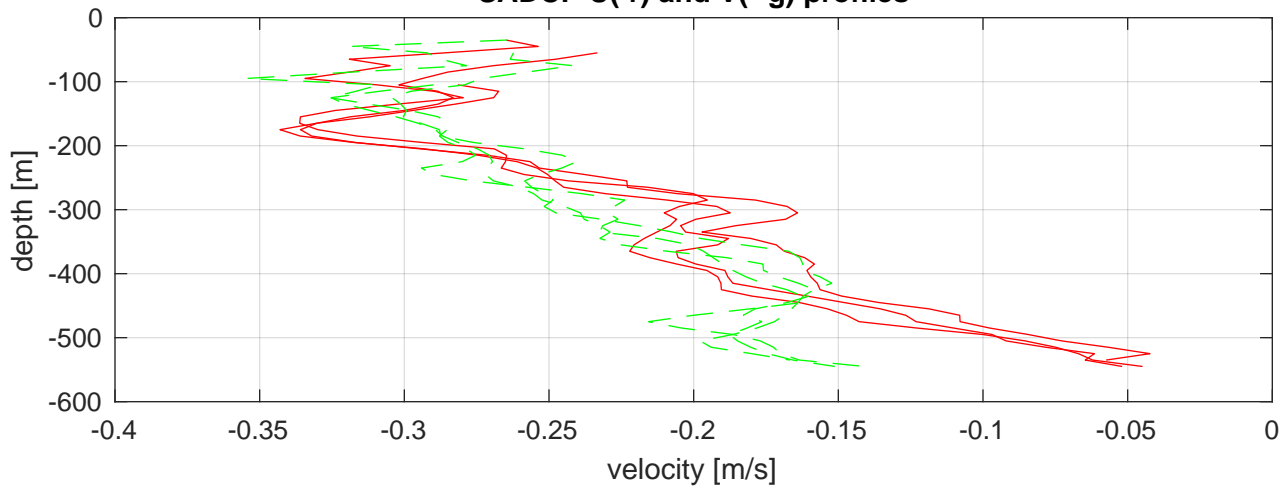

I6S station #2 (V5) SADCP U(-r) and V(--g) profiles

ship nav (g.) start (bp) end (kp) SADCP (rp)