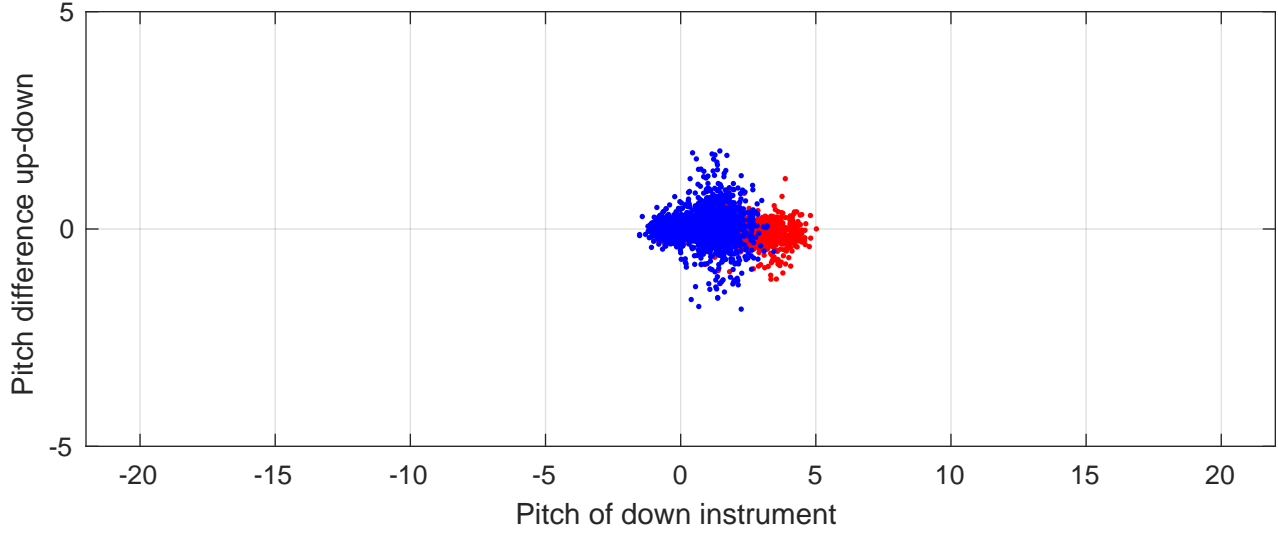

I6S station #4 (V5) Figure 6

Heading offset : 0.67599 (r/b: down-/upcast)

Pitch offset : 0.63218

Roll offset : 0.92704