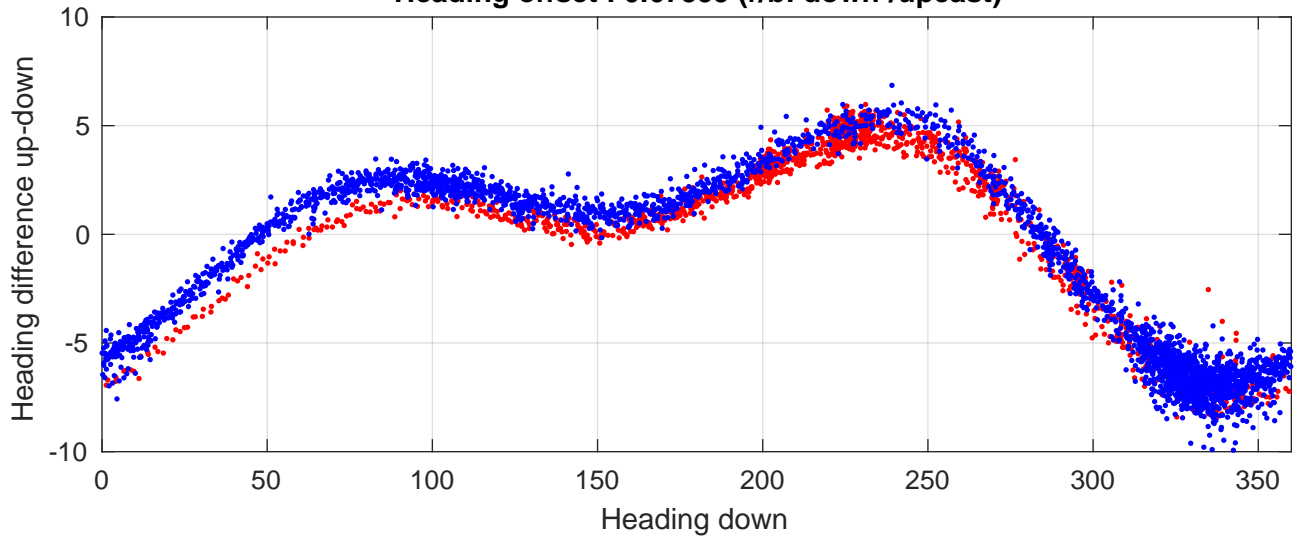

I6S station #4 (V5) Figure 6

Heading offset : 0.67599 (r/b: down-/upcast)

Pitch offset : 0.63218

Roll offset : 0.92704