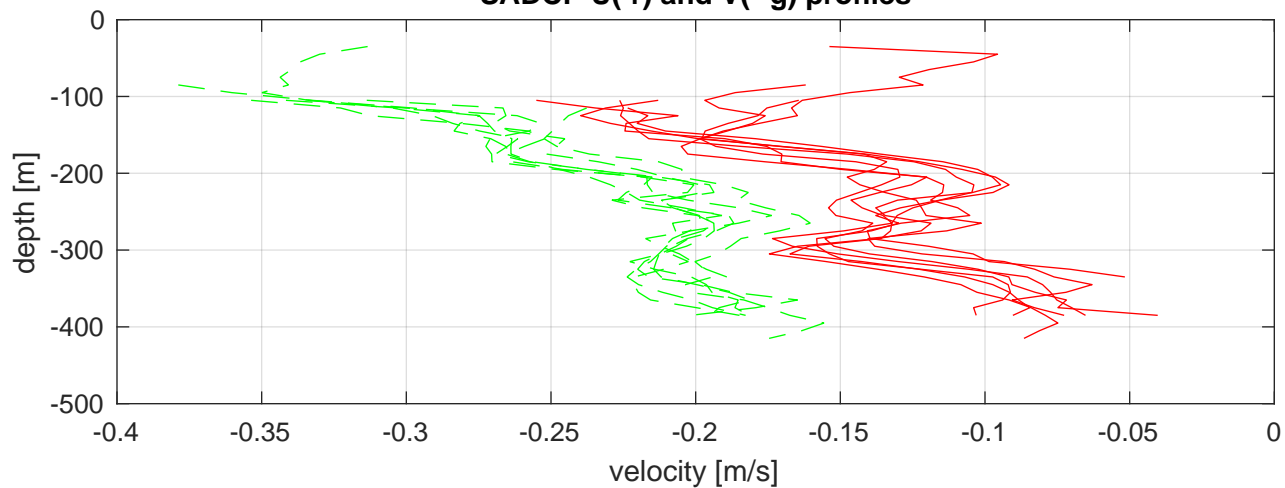

I6S station #4 (V5) SADCP U(-r) and V(--g) profiles

ship nav (g.) start (bp) end (kp) SADCP (rp)