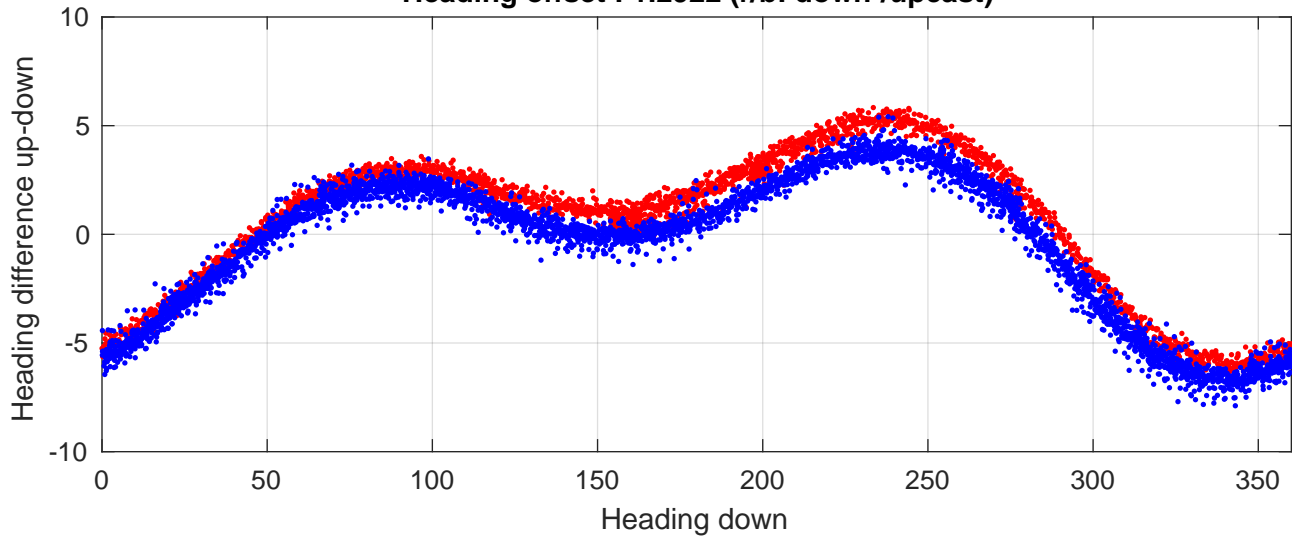

I6S station #7 (V5) Figure 6

Heading offset : 1.2922 (r/b: down-/upcast)

Pitch offset : 0.50291

Roll offset : 0.78157