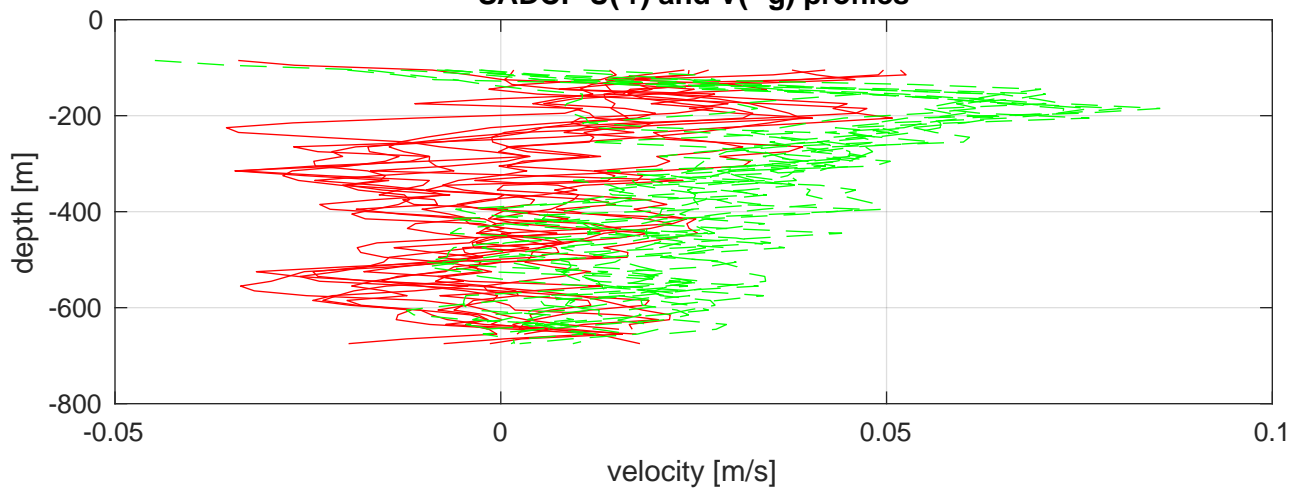

I6S station #7 (V5) SADCP U(-r) and V(--g) profiles

ship nav (g.) start (bp) end (kp) SADCP (rp)