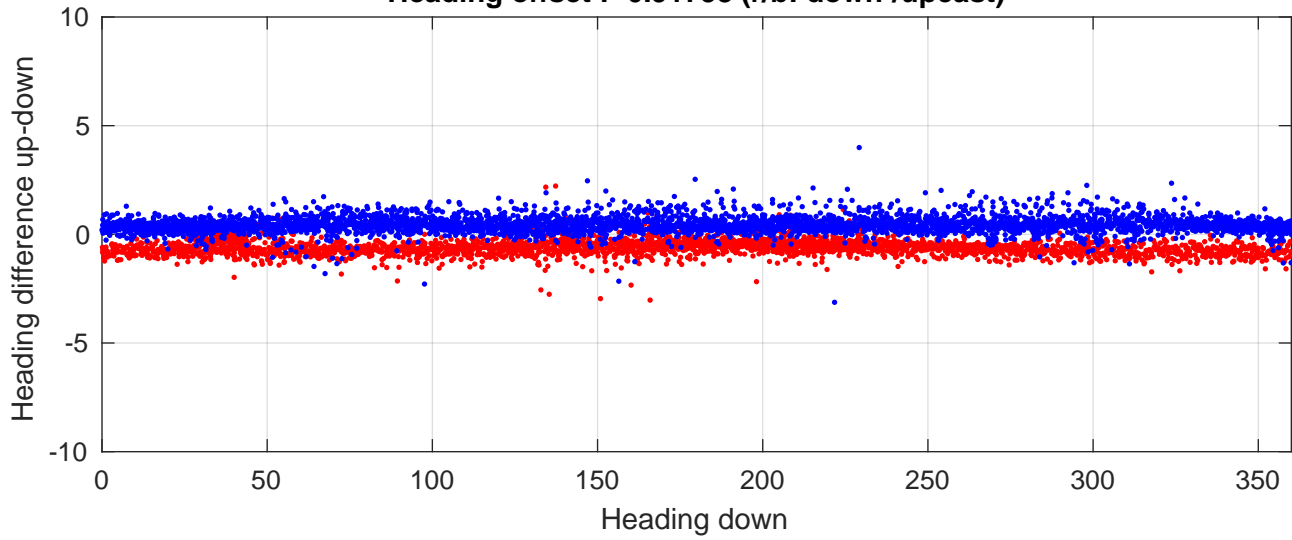

# I6S station #11 (V5) Figure 6

Heading offset : -0.91758 (r/b: down/upcast)

Pitch offset : -0.56858

Roll offset : 0.47139