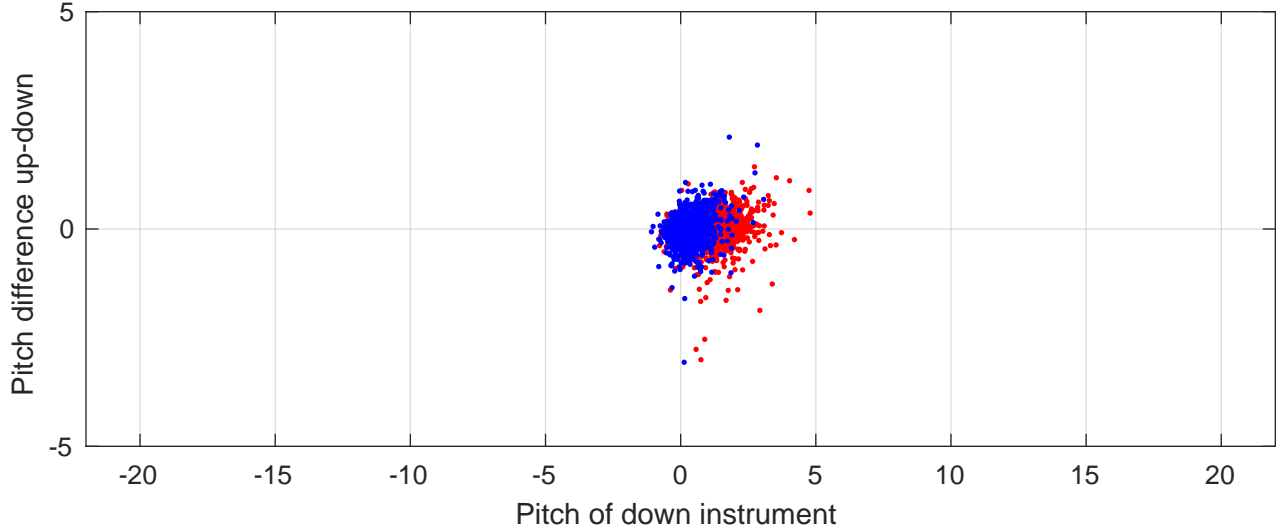

# I6S station #11 (V5) Figure 6

Heading offset : -0.91758 (r/b: down/upcast)

Pitch offset : -0.56858

Roll offset : 0.47139