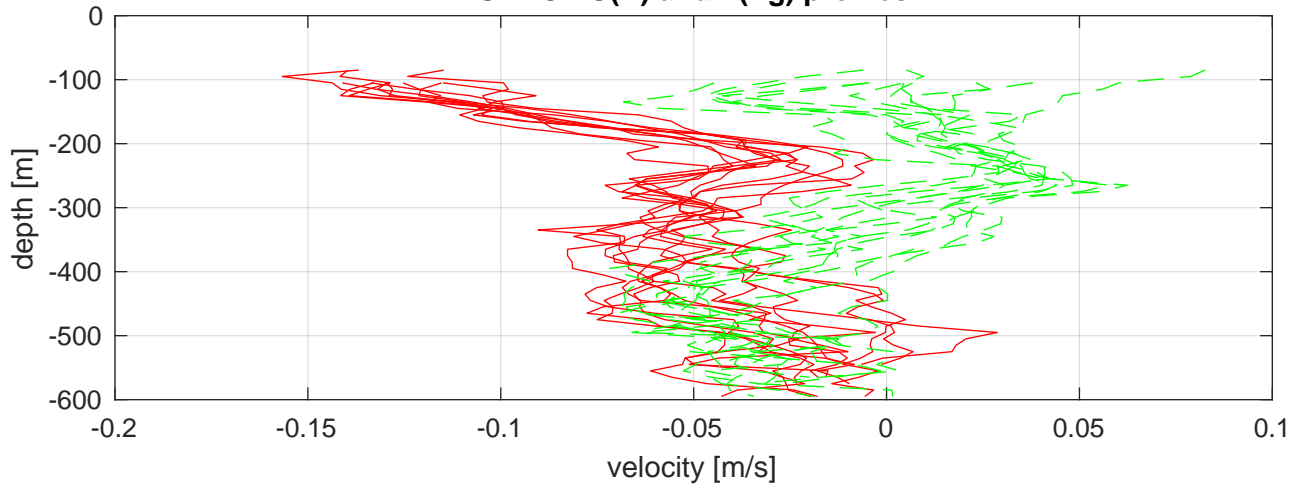

I6S station #14 (V5) SADCP U(-r) and V(--g) profiles

ship nav (g.) start (bp) end (kp) SADCP (rp)