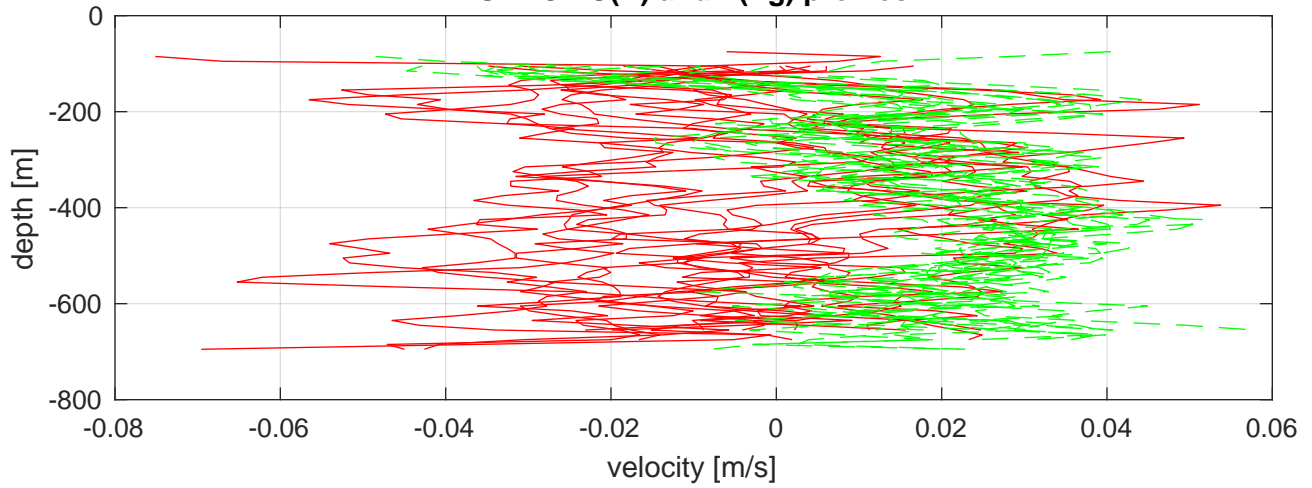

I6S station #16 (V5) SADCP U(-r) and V(--g) profiles

ship nav (g.) start (bp) end (kp) SADCP (rp)