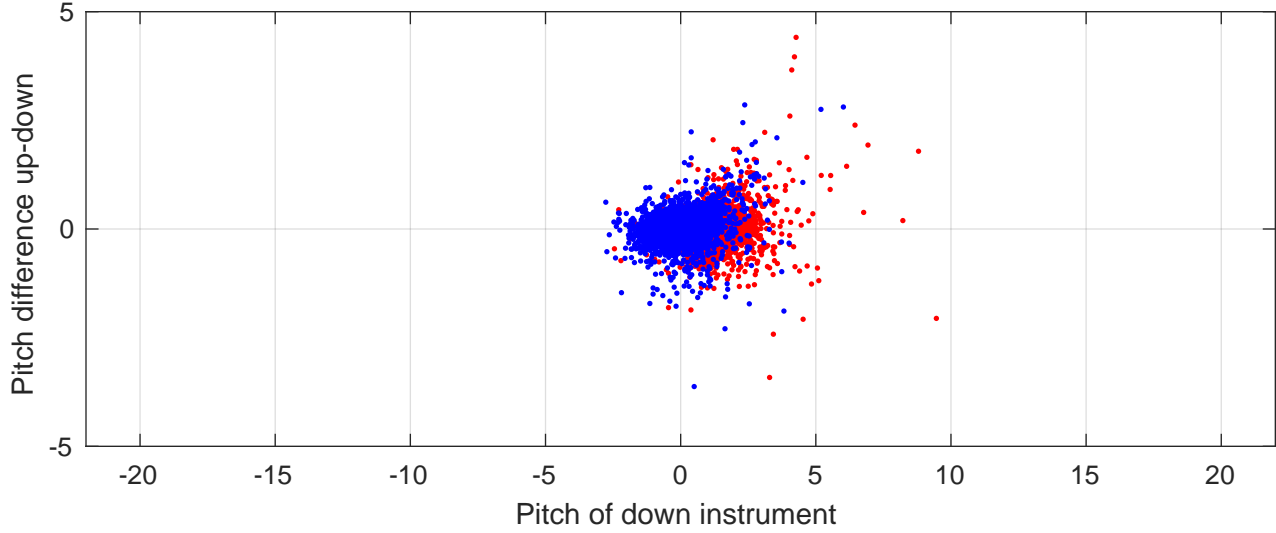

I6S station #17 (V5) Figure 6

Heading offset : -0.51621 (r/b: down/upcast)

Pitch offset : -0.37928

Roll offset : 0.50204