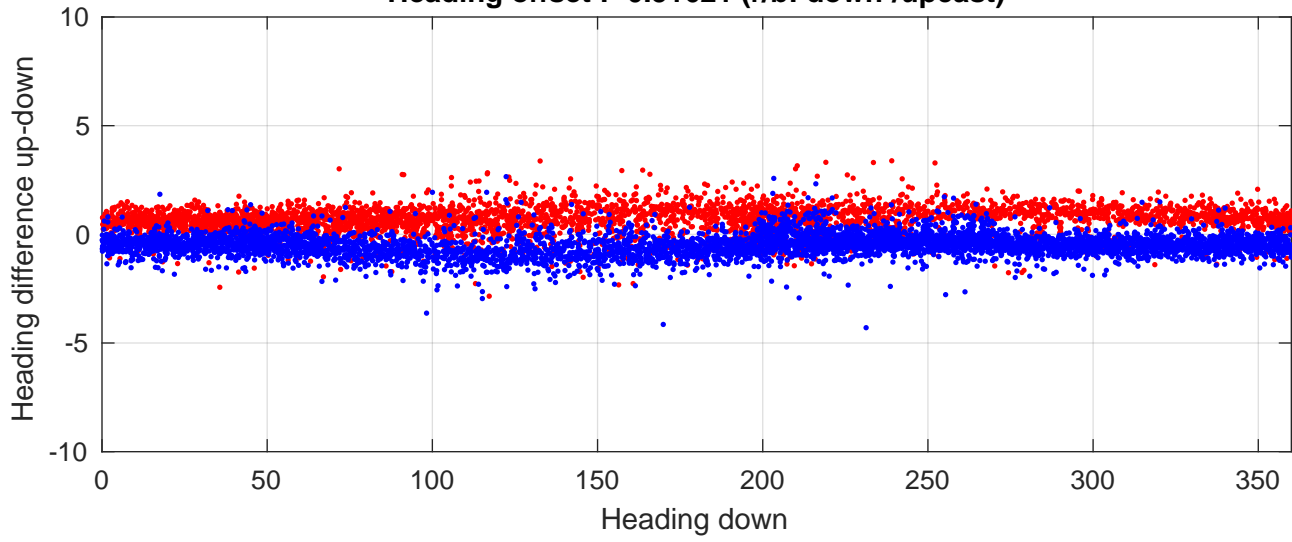

I6S station #17 (V5) Figure 6

Heading offset : -0.51621 (r/b: down/upcast)

Pitch offset : -0.37928

Roll offset : 0.50204