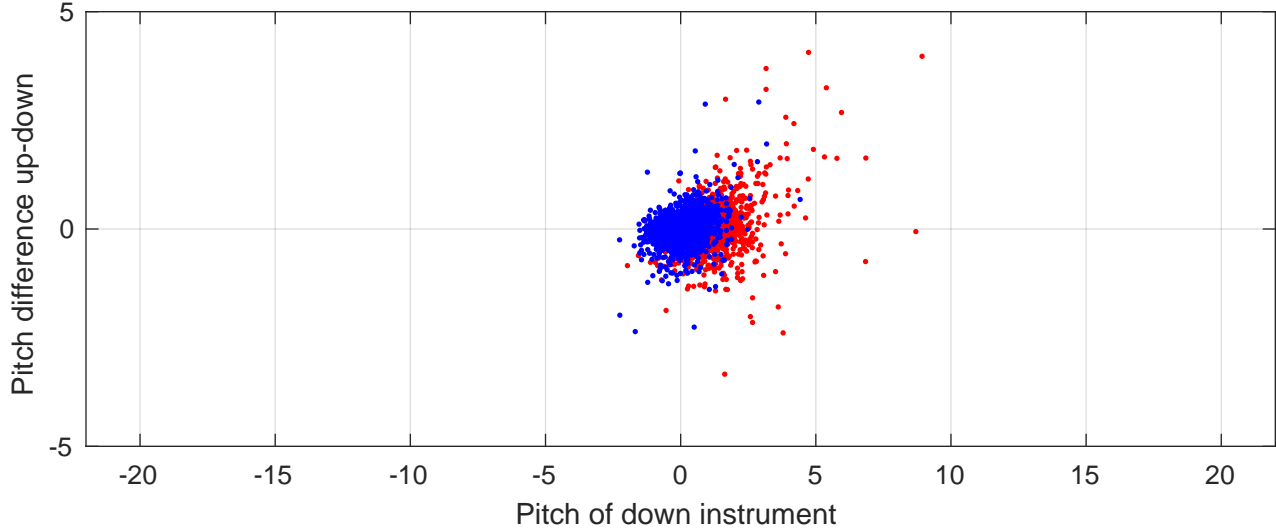

I6S station #21 (V5) Figure 6

Heading offset : -0.53778 (r/b: down/upcast)

Pitch offset : -0.35949

Roll offset : 0.5007