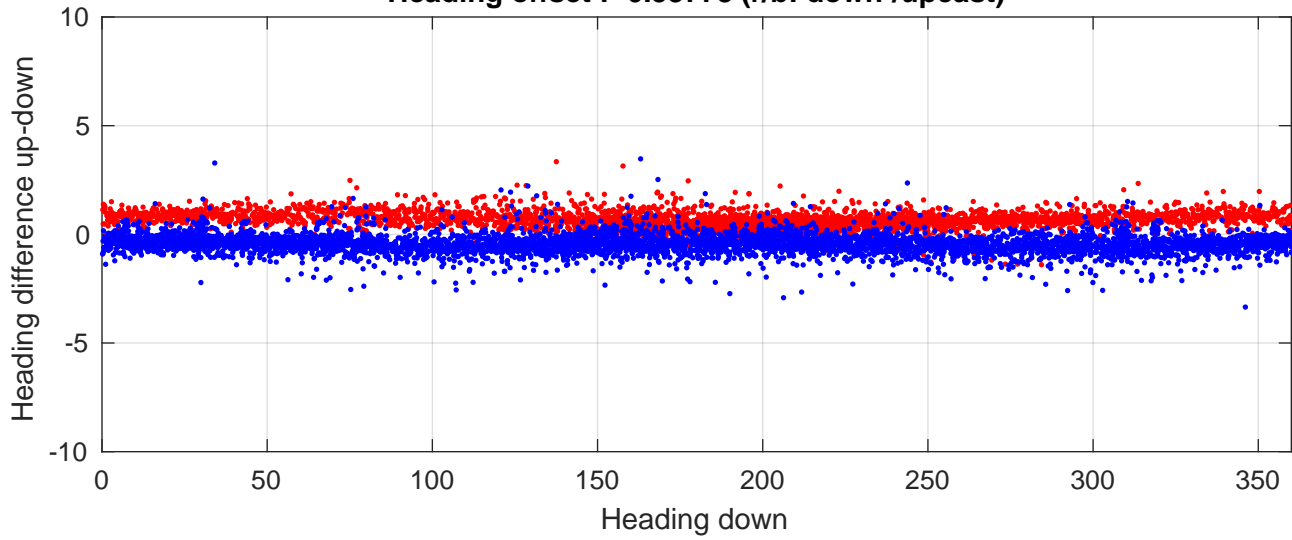

I6S station #21 (V5) Figure 6

Heading offset : -0.53778 (r/b: down/upcast)

Pitch offset : -0.35949

Roll offset : 0.5007