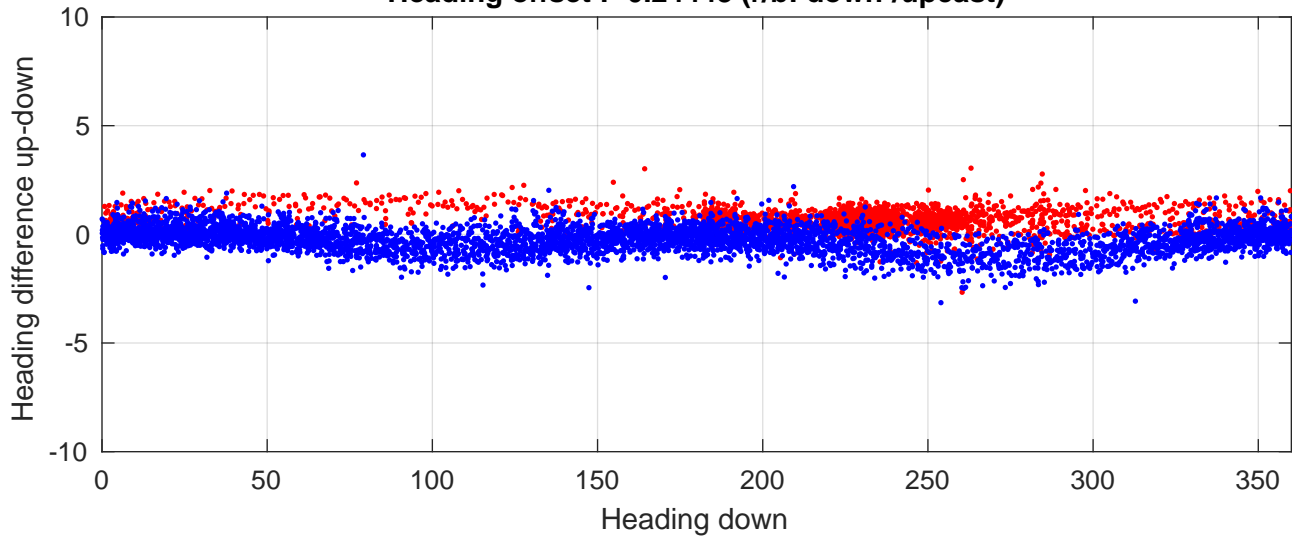

# I6S station #22 (V5) Figure 6

Heading offset : -0.24443 (r/b: down/upcast)

Pitch offset : -0.19562

Roll offset : 0.66701