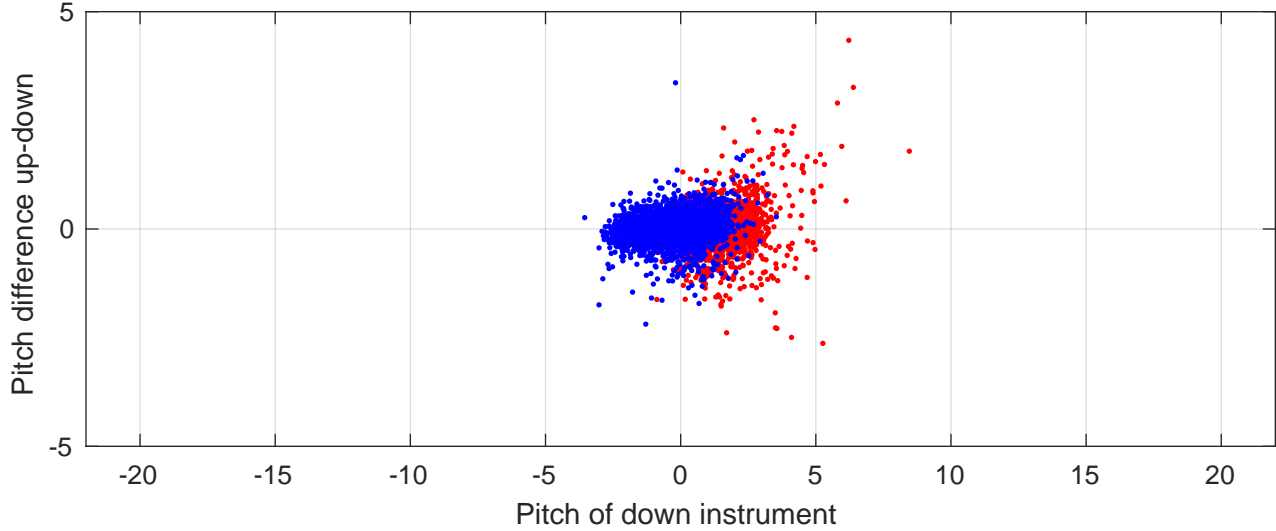

# I6S station #22 (V5) Figure 6

Heading offset : -0.24443 (r/b: down/upcast)

Pitch offset : -0.19562

Roll offset : 0.66701