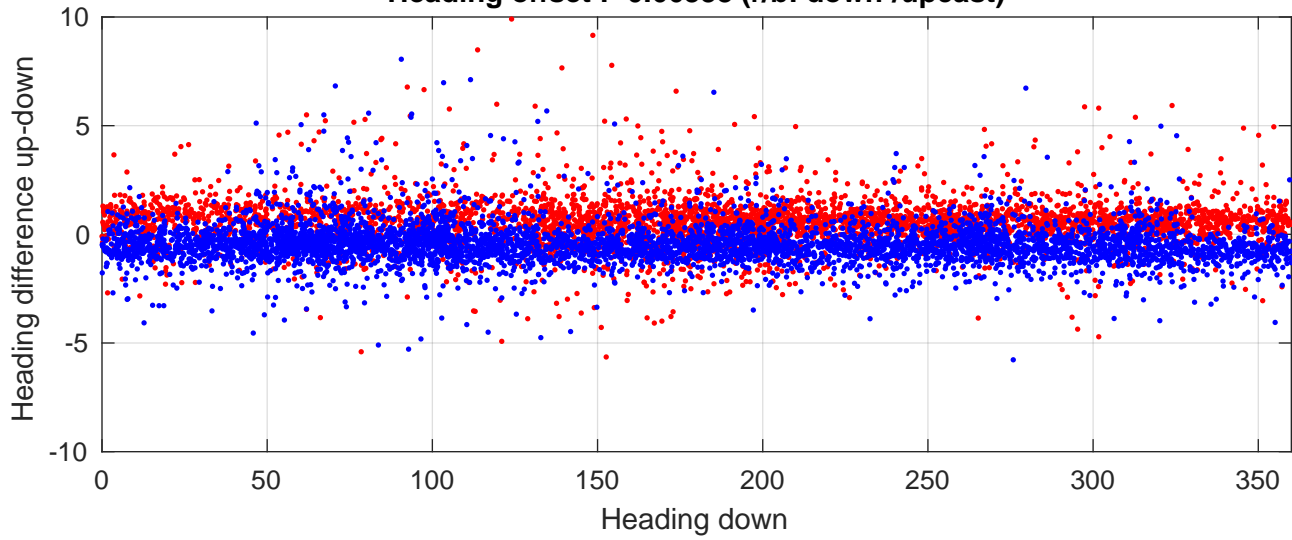

# I6S station #25 (V5) Figure 6

Heading offset : -0.66338 (r/b: down/upcast)

Pitch offset : -0.26496

Roll offset : 0.54407