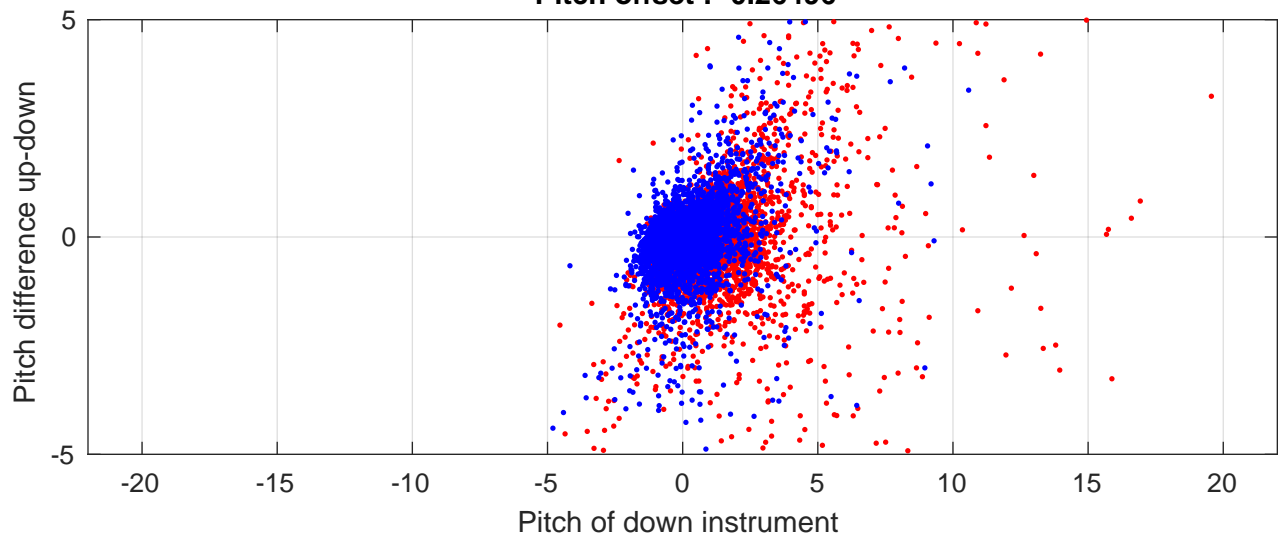

# I6S station #25 (V5) Figure 6

Heading offset : -0.66338 (r/b: down/upcast)

Pitch offset : -0.26496

Roll offset : 0.54407