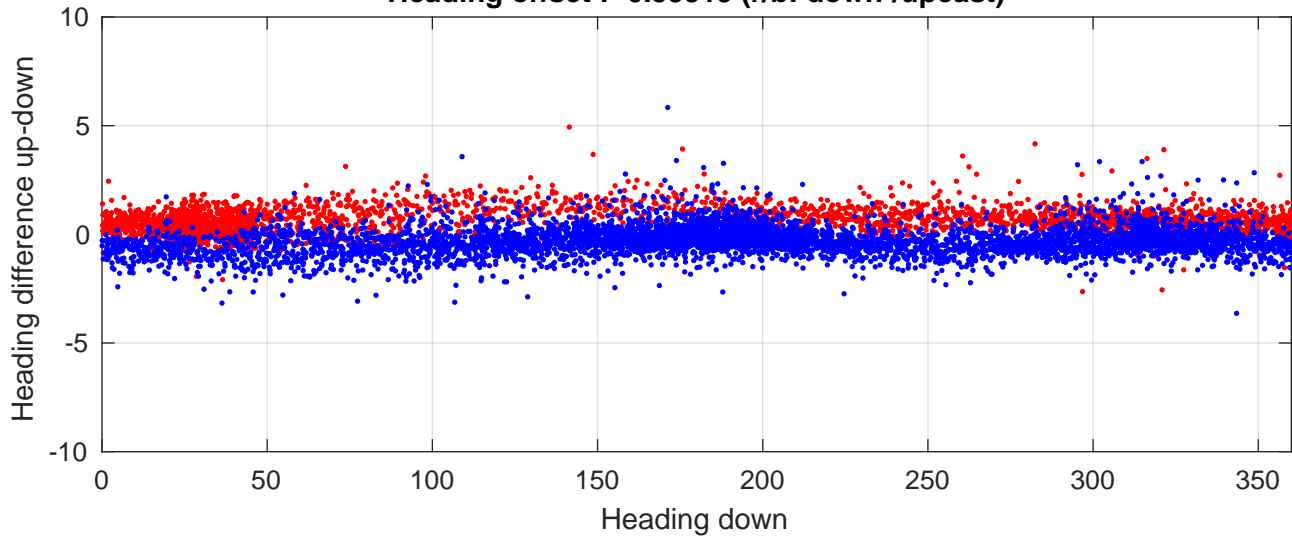

I6S station #27 (V5) Figure 6

Heading offset : -0.55519 (r/b: down/upcast)

Pitch offset : -0.24876

Roll offset : 0.4262