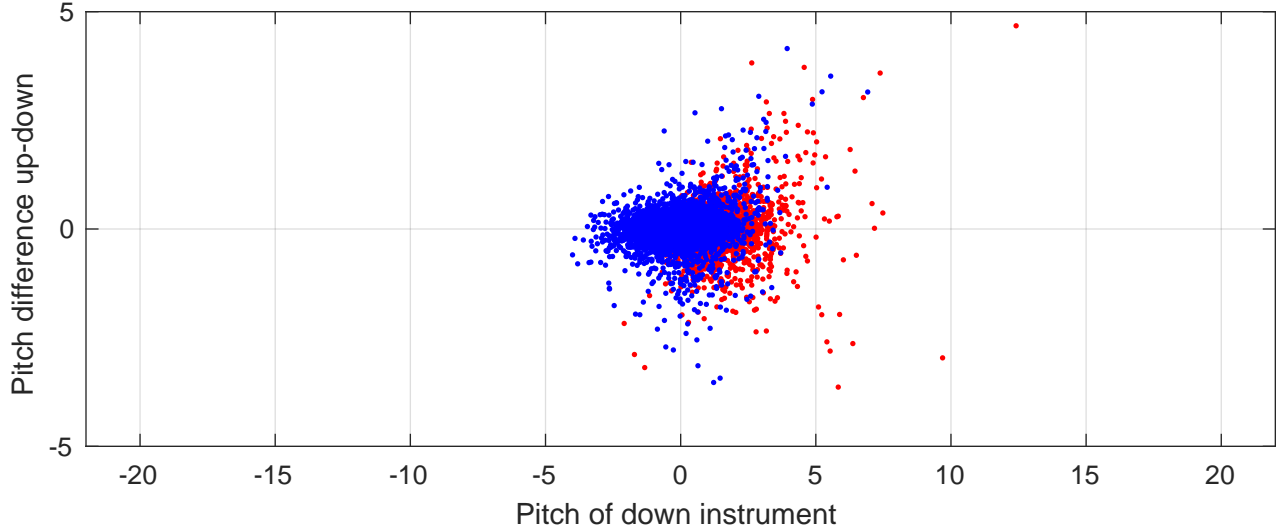

I6S station #27 (V5) Figure 6

Heading offset : -0.55519 (r/b: down/upcast)

Pitch offset : -0.24876

Roll offset : 0.4262