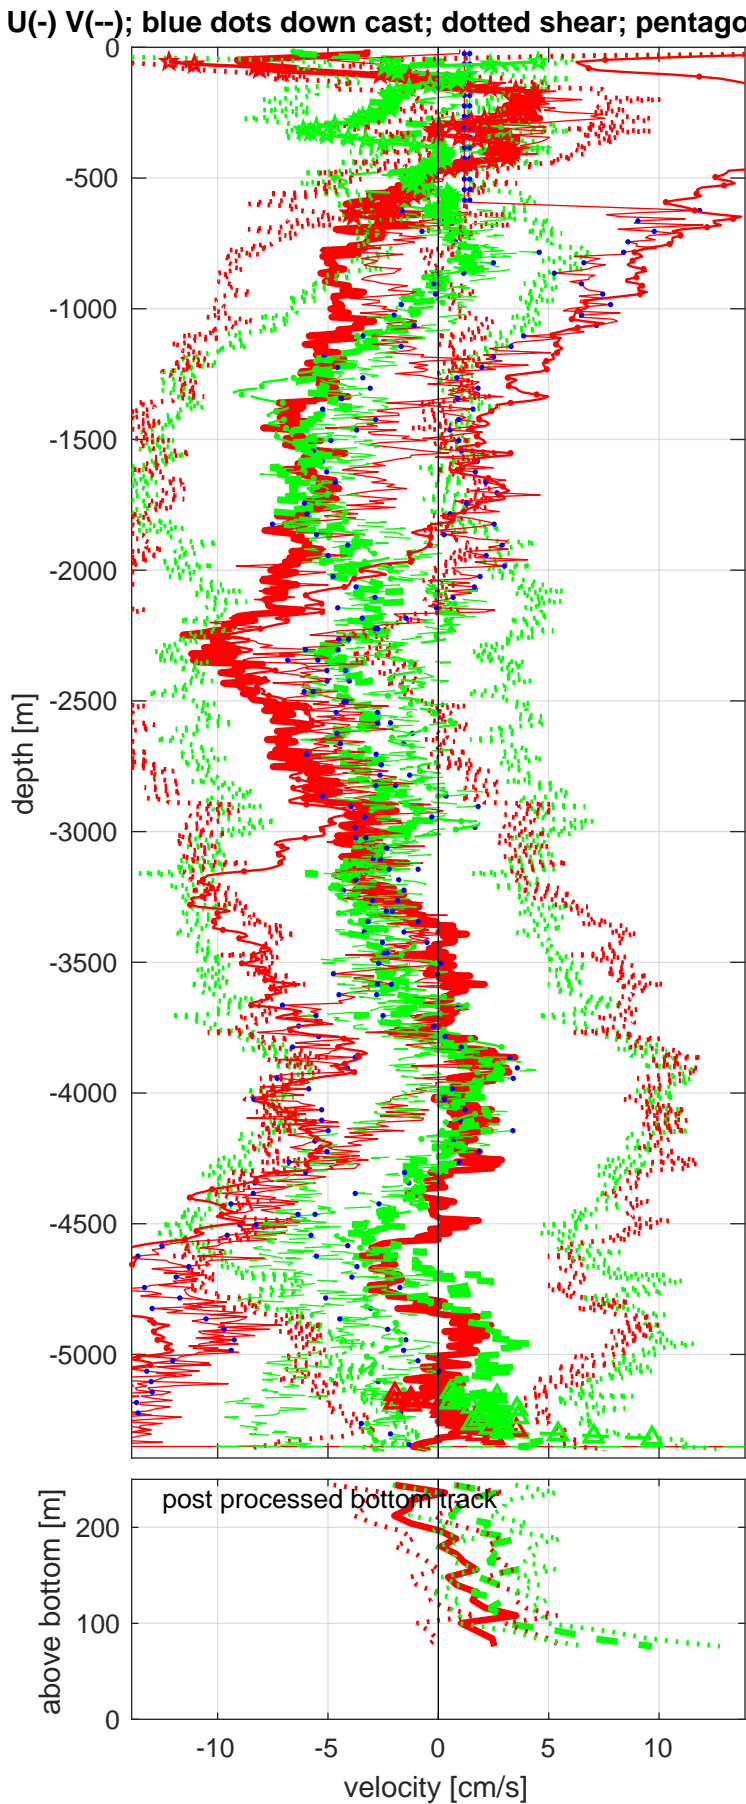

Station : I6S station #28 (V5) Figure 1

Start: 58°S 30.0072' 30°E 0.0708'
 23-Apr-2019 02:48:39
 End: 58°S 30.0096' 30°E 0.0696'
 23-Apr-2019 06:31:26
 u-mean: -3 [cm/s] v-mean -2 [cm/s]
 binsize do: 8 [m] binsize up: 8 [m]
 mag. deviation -41.8
 wdifff: 0.2 pglim: 0 elim 0.5
 bar:1.0 bot:1.0 sad:1.0
 weightmin 0.1 weightpower: 1.0
 max depth: 5385 [m] bottom: 5396 [m]