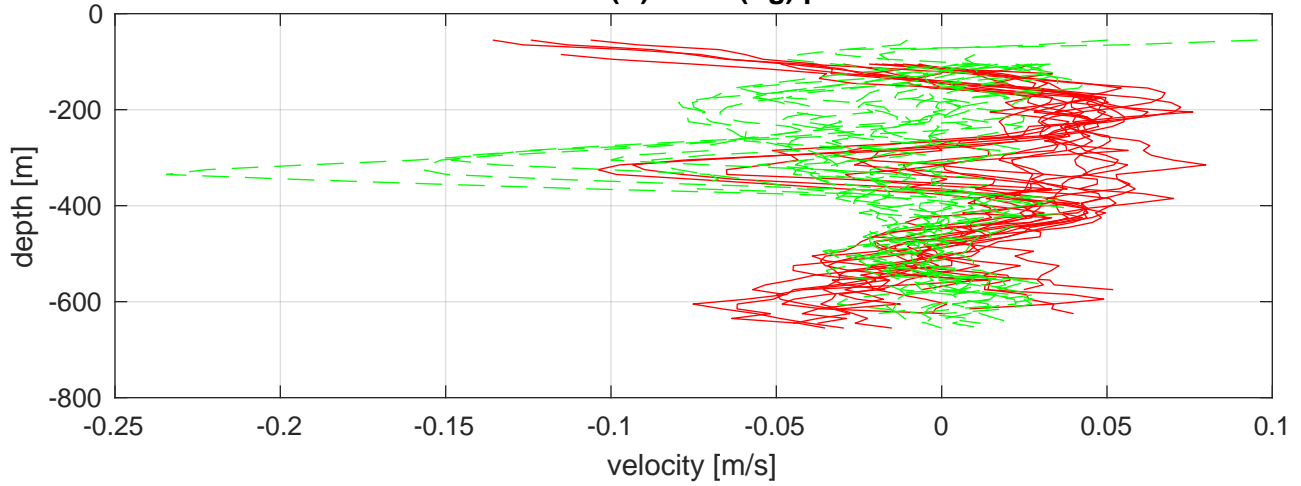

### I6S station #28 (V5) SADCP U(-r) and V(-g) profiles

### ship nav (g.) start (bp) end (kp) SADCP (rp)