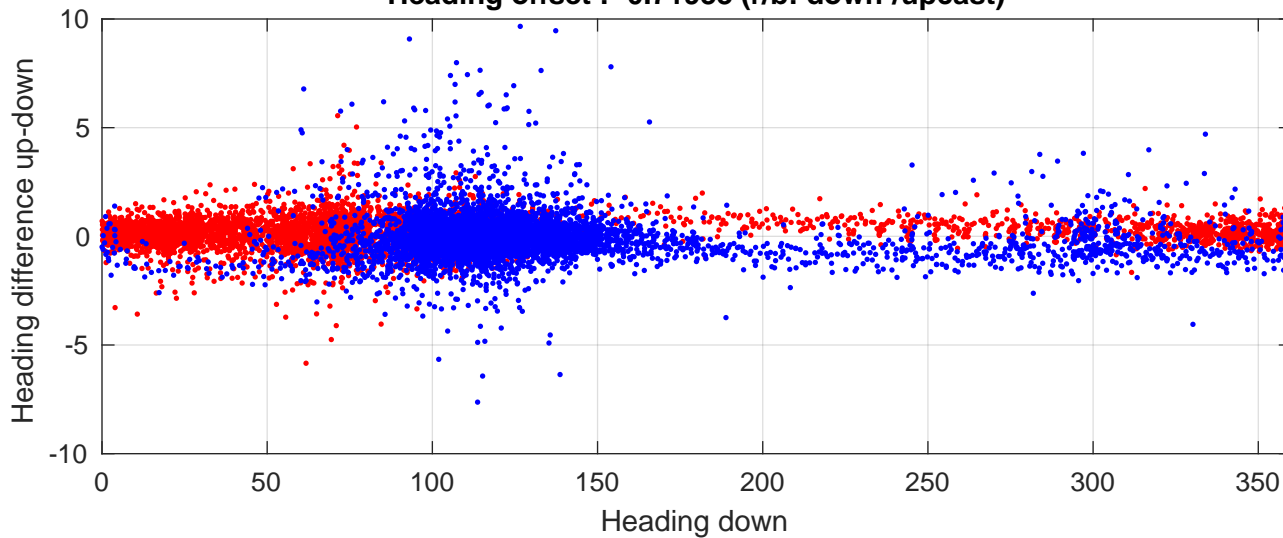

I6S station #29 (V5) Figure 6

Heading offset : -0.71933 (r/b: down/upcast)

Pitch offset : -0.25355

Roll offset : 0.54785