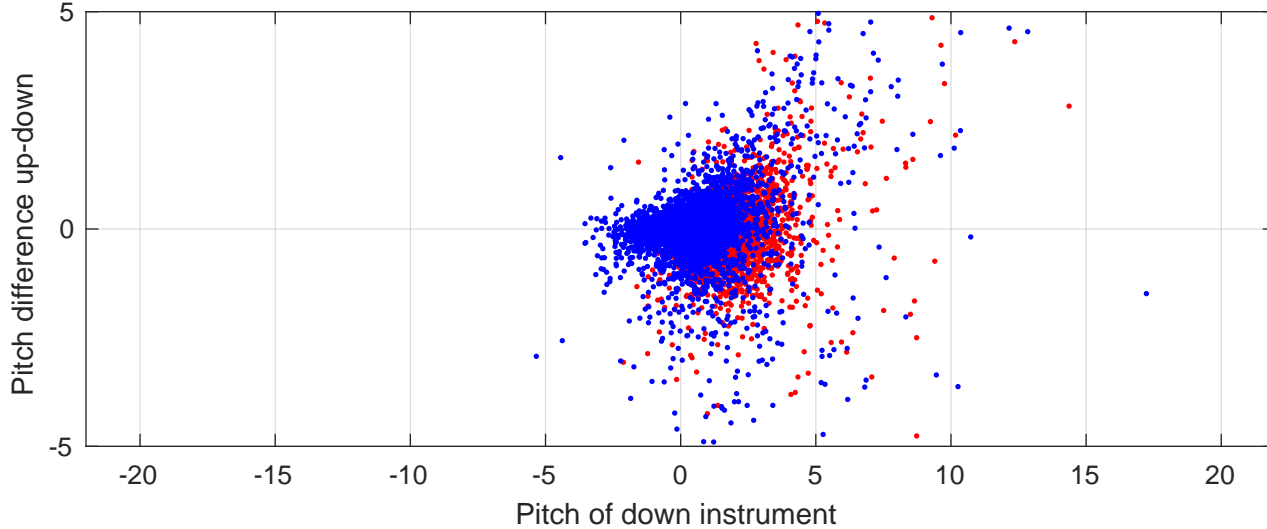

I6S station #29 (V5) Figure 6

Heading offset : -0.71933 (r/b: down/upcast)

Pitch offset : -0.25355

Roll offset : 0.54785