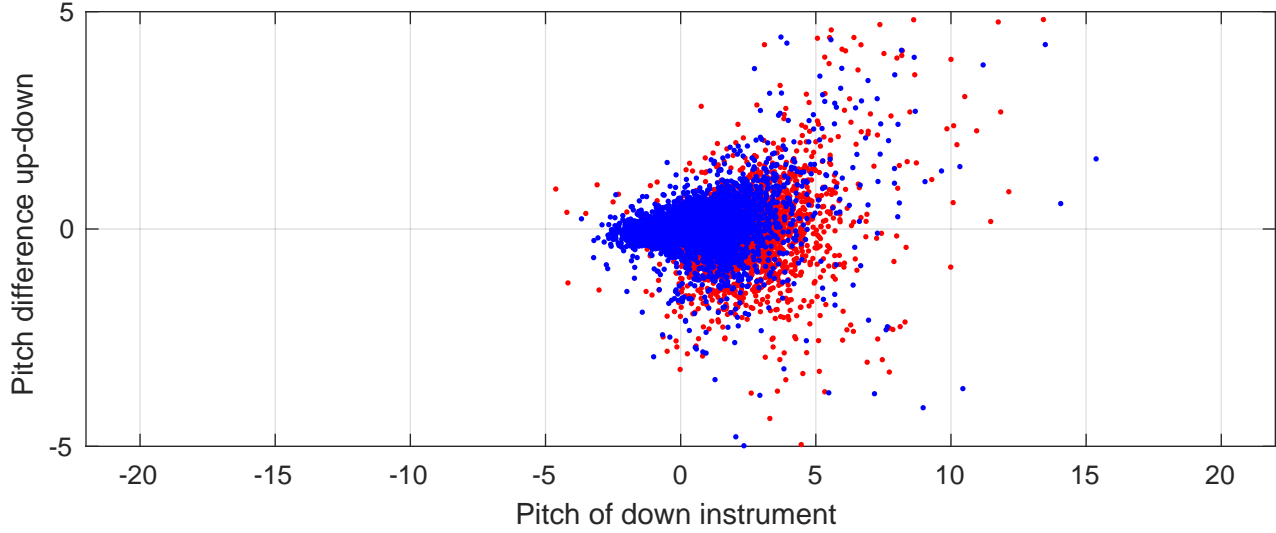

I6S station #30 (V5) Figure 6

Heading offset : -0.45777 (r/b: down/upcast)

Pitch offset : -0.28218

Roll offset : 0.60738