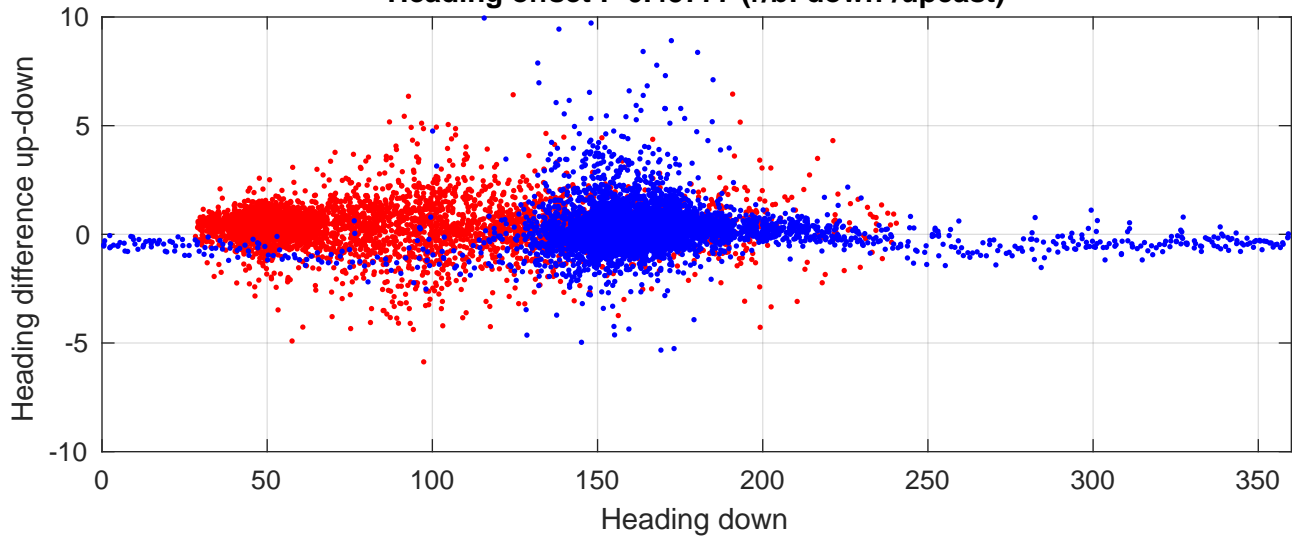

I6S station #30 (V5) Figure 6

Heading offset : -0.45777 (r/b: down/upcast)

Pitch offset : -0.28218

Roll offset : 0.60738