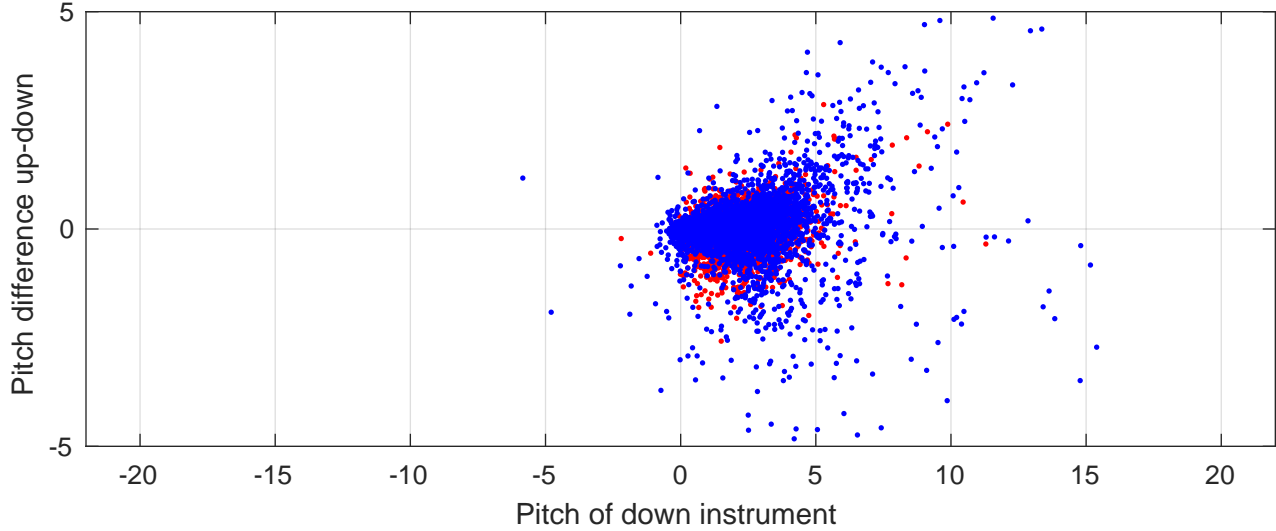

I6S station #33 (V5) Figure 6

Heading offset : -0.8107 (r/b: down-/upcast)

Pitch offset : 0.27034

Roll offset : 1.0549