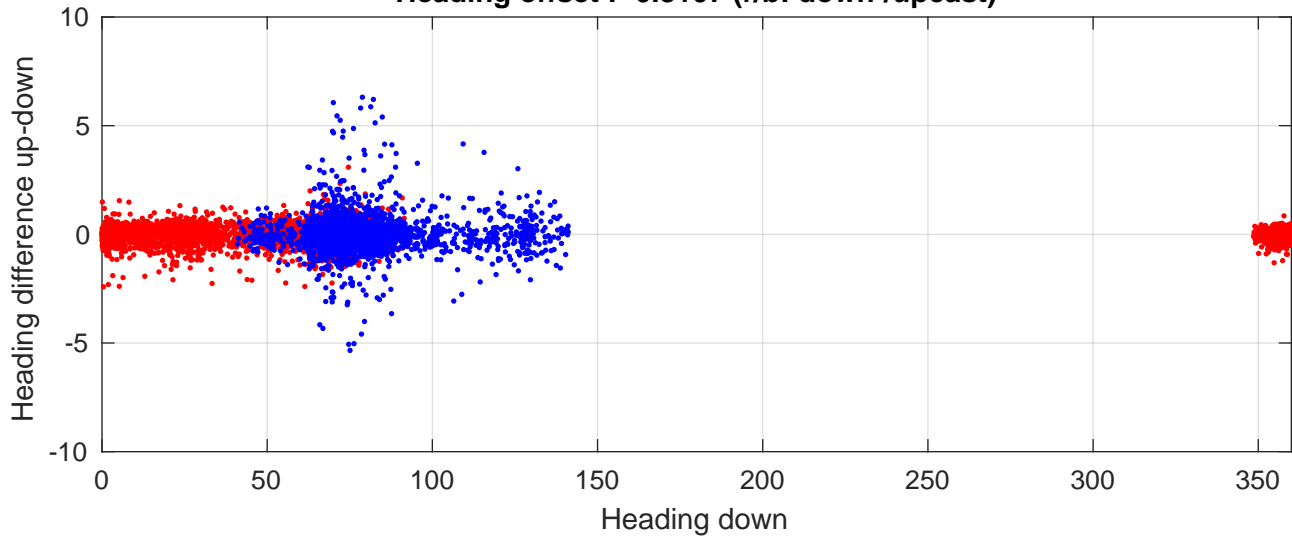

I6S station #33 (V5) Figure 6

Heading offset : -0.8107 (r/b: down-/upcast)

Pitch offset : 0.27034

Roll offset : 1.0549