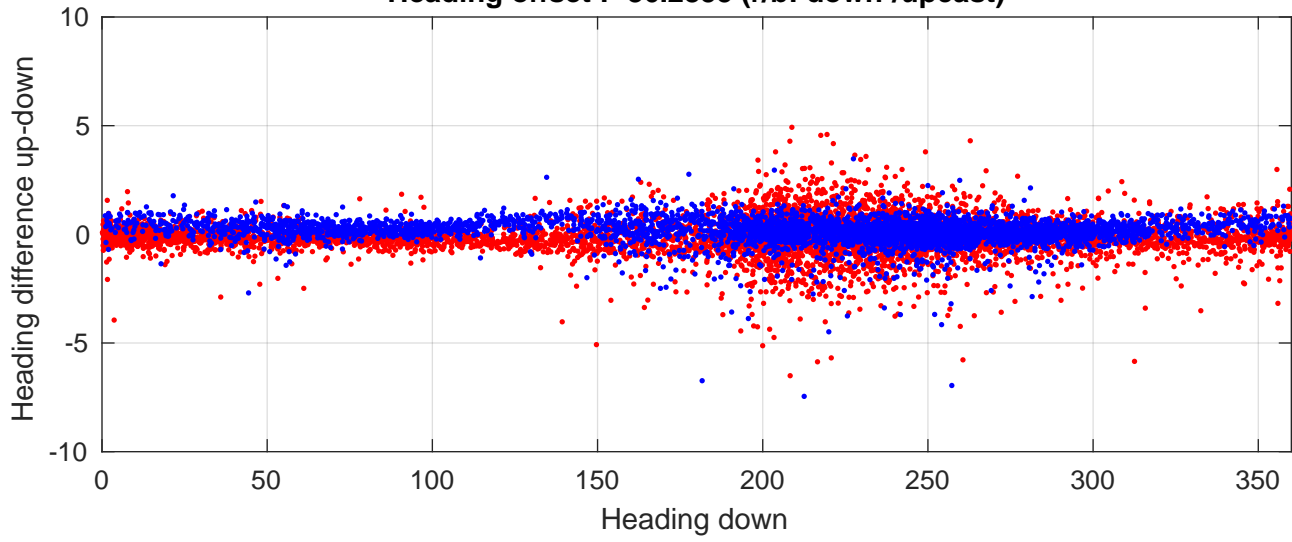

I6S station #35 (V5) Figure 6

Heading offset : -86.2855 (r/b: down/upcast)

Pitch offset : 0.083586

Roll offset : -0.073093