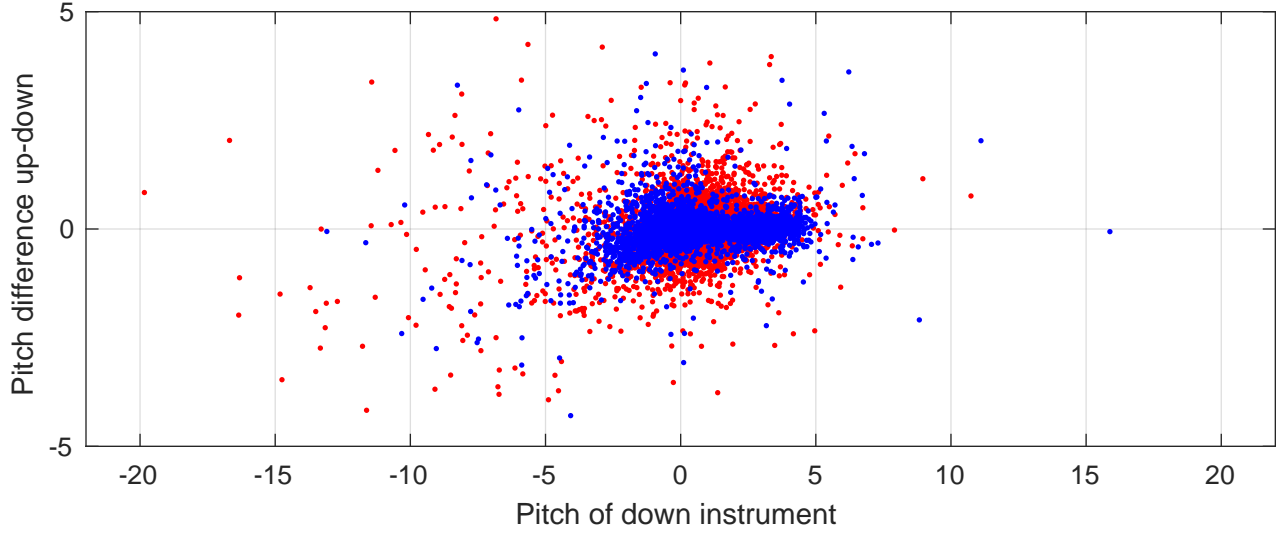

I6S station #35 (V5) Figure 6

Heading offset : -86.2855 (r/b: down/upcast)

Pitch offset : 0.083586

Roll offset : -0.073093