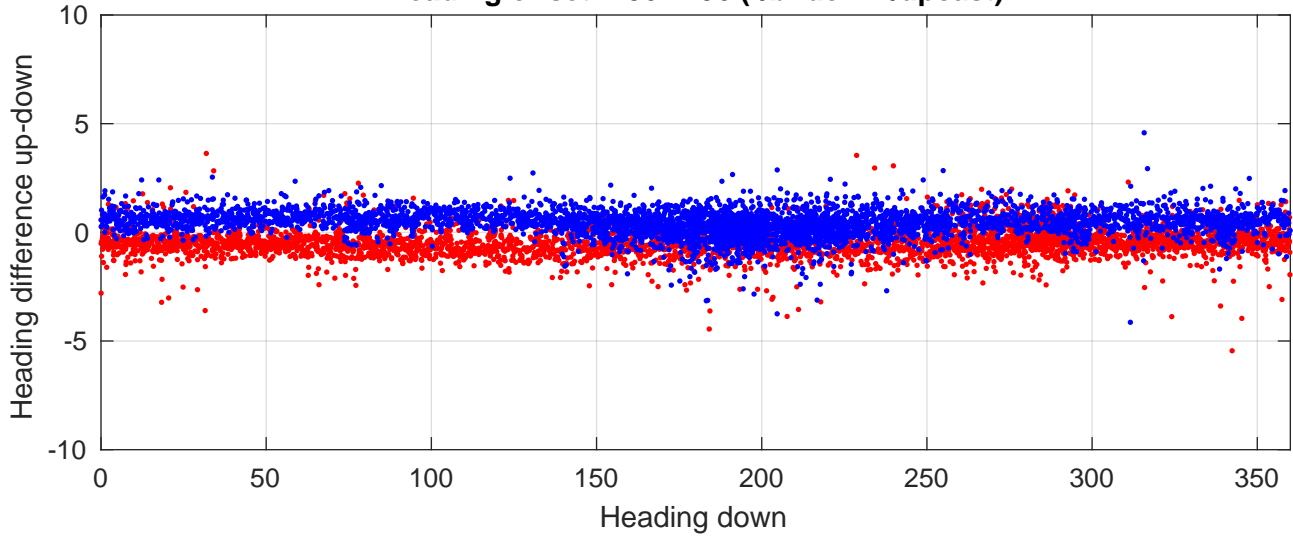

I6S station #37 (V5) Figure 6

Heading offset : -86.2796 (r/b: down/upcast)

Pitch offset : 0.36296

Roll offset : -0.34683