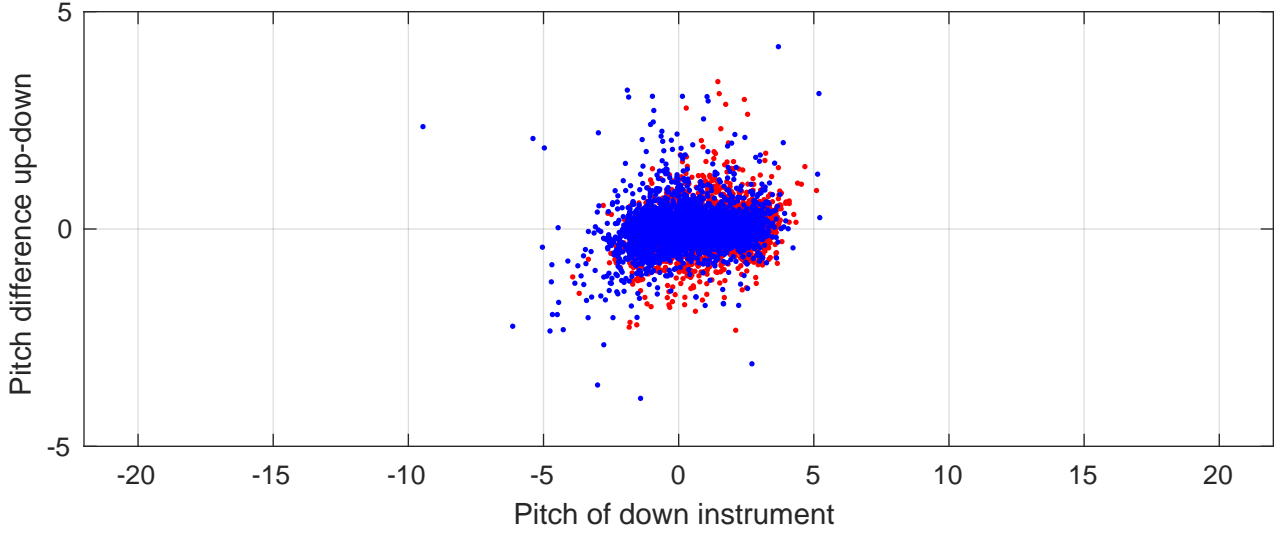

I6S station #37 (V5) Figure 6

Heading offset : -86.2796 (r/b: down/upcast)

Pitch offset : 0.36296

Roll offset : -0.34683