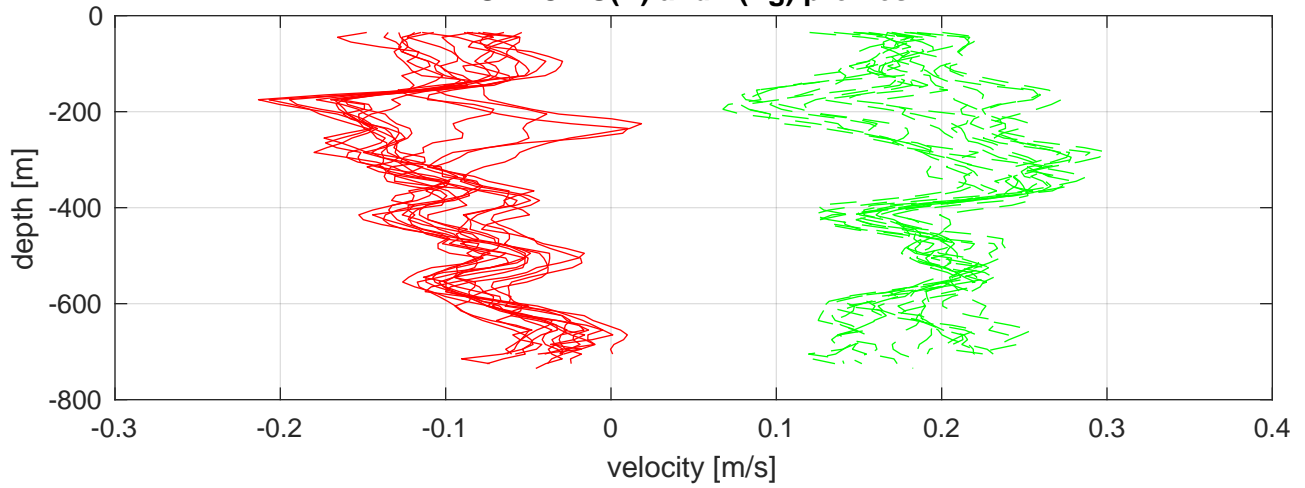

I6S station #37 (V5) SADCP U(-r) and V(-g) profiles

ship nav (g.) start (bp) end (kp) SADCP (rp)