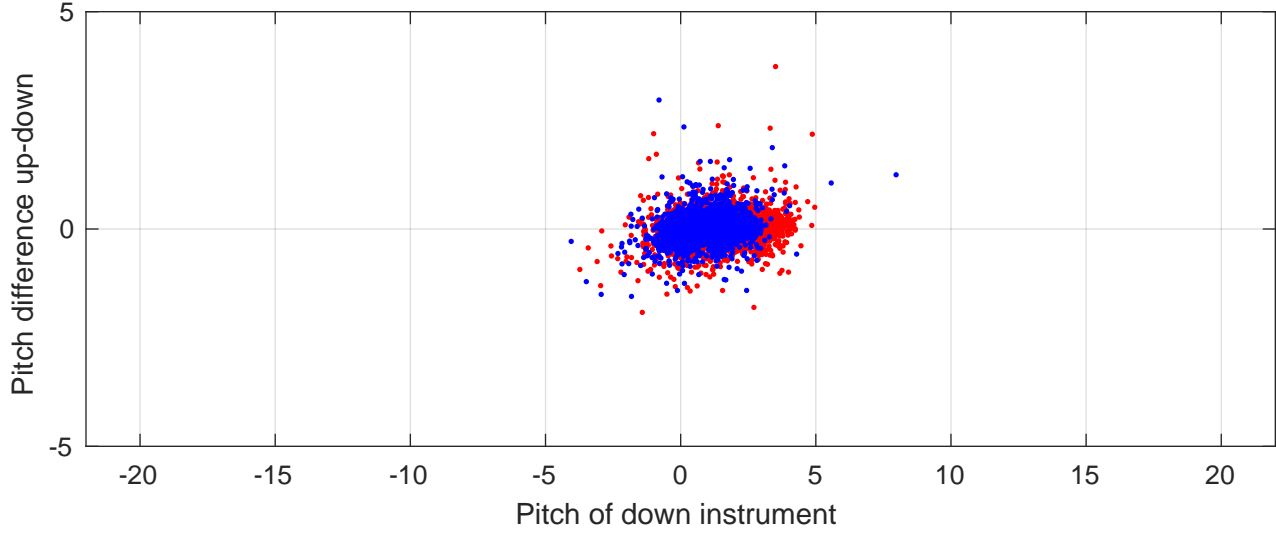

I6S station #38 (V5) Figure 6

Heading offset : -86.2784 (r/b: down/upcast)

Pitch offset : 0.30037

Roll offset : -0.27054