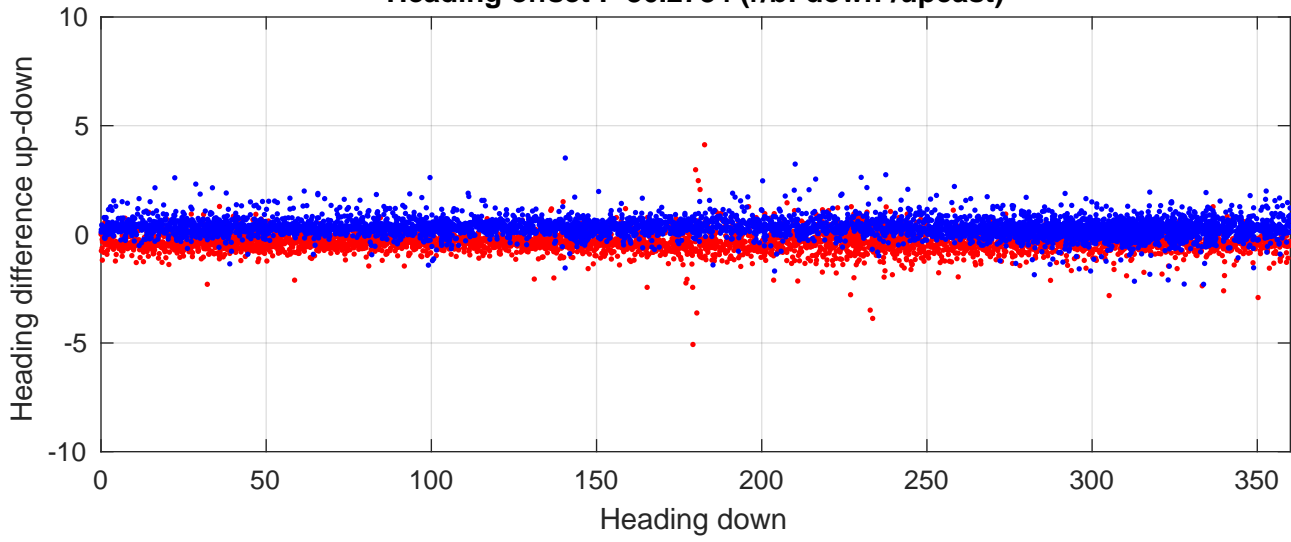

I6S station #38 (V5) Figure 6

Heading offset : -86.2784 (r/b: down/upcast)

Pitch offset : 0.30037

Roll offset : -0.27054