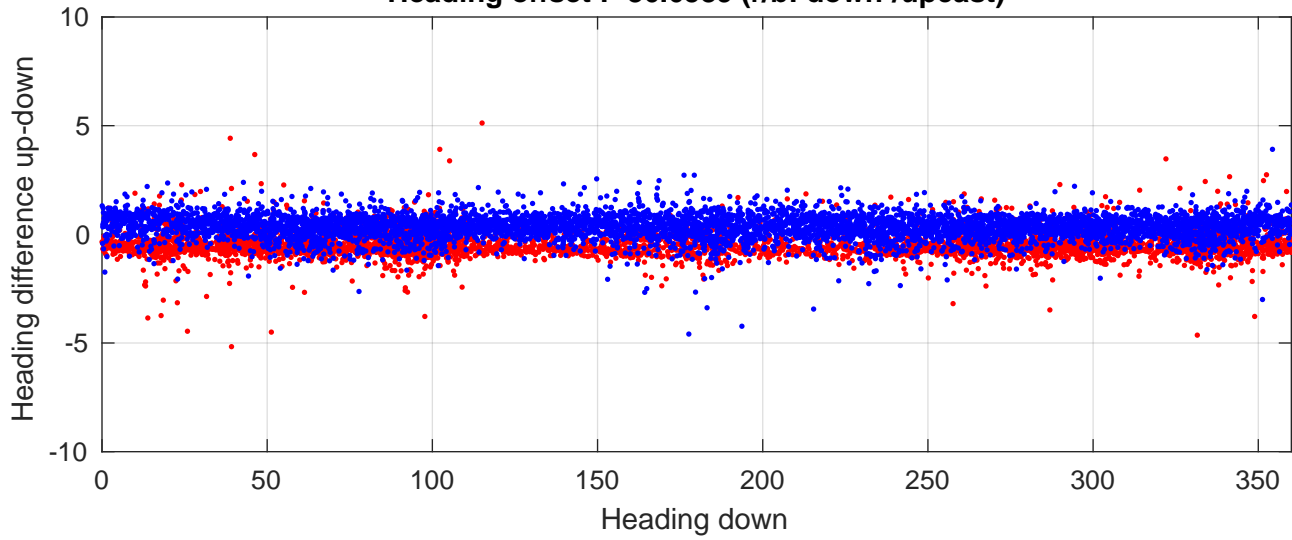

I6S station #39 (V5) Figure 6

Heading offset : -86.6589 (r/b: down/upcast)

Pitch offset : 0.34095

Roll offset : -0.1527