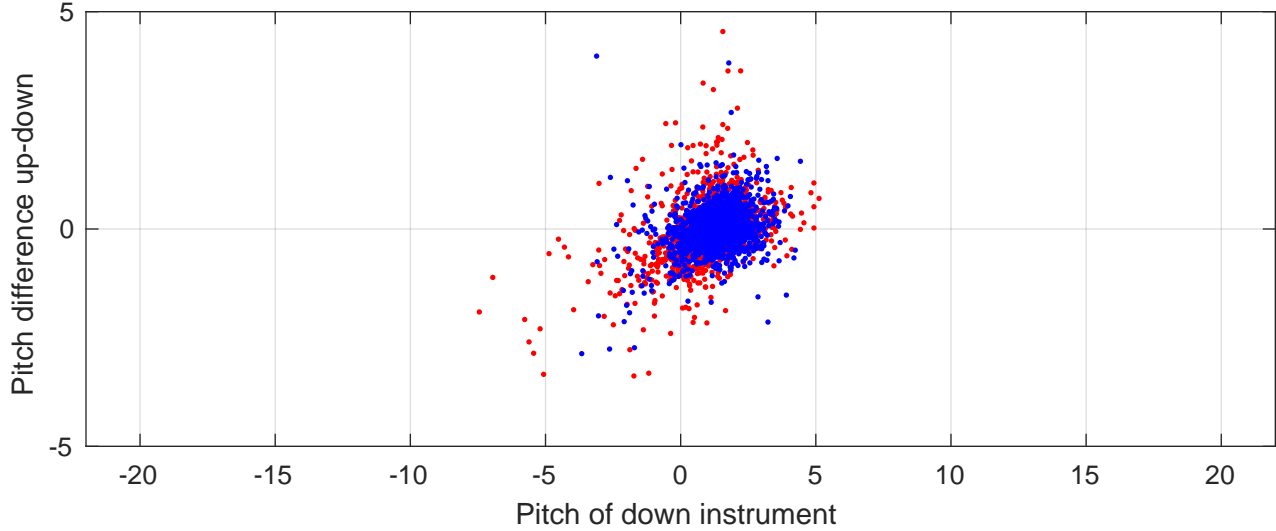

I6S station #39 (V5) Figure 6

Heading offset : -86.6589 (r/b: down/upcast)

Pitch offset : 0.34095

Roll offset : -0.1527