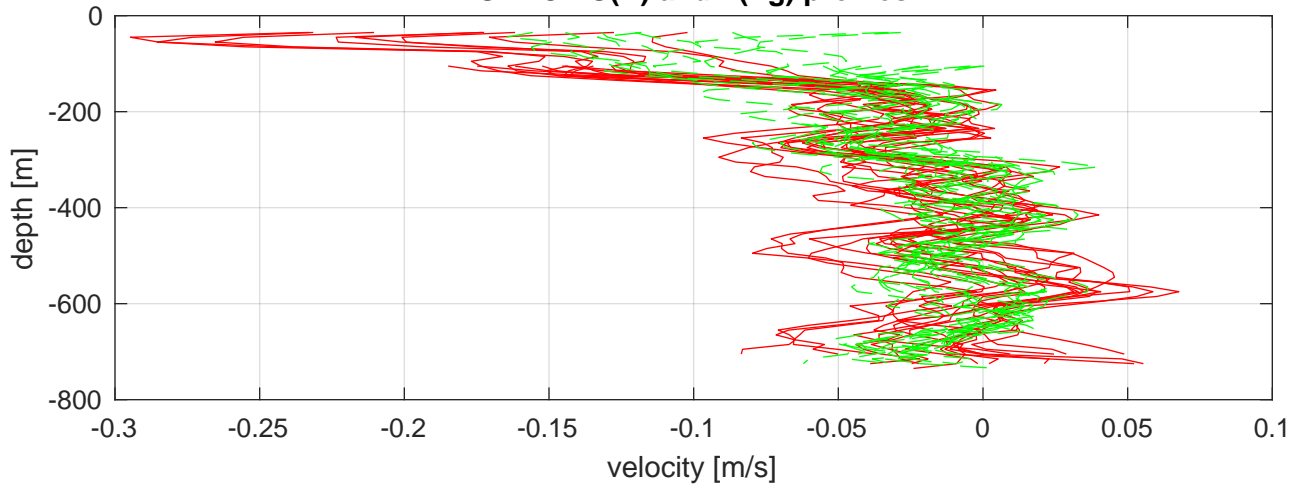

I6S station #39 (V5) SADCP U(-r) and V(-g) profiles

ship nav (g.) start (bp) end (kp) SADCP (rp)