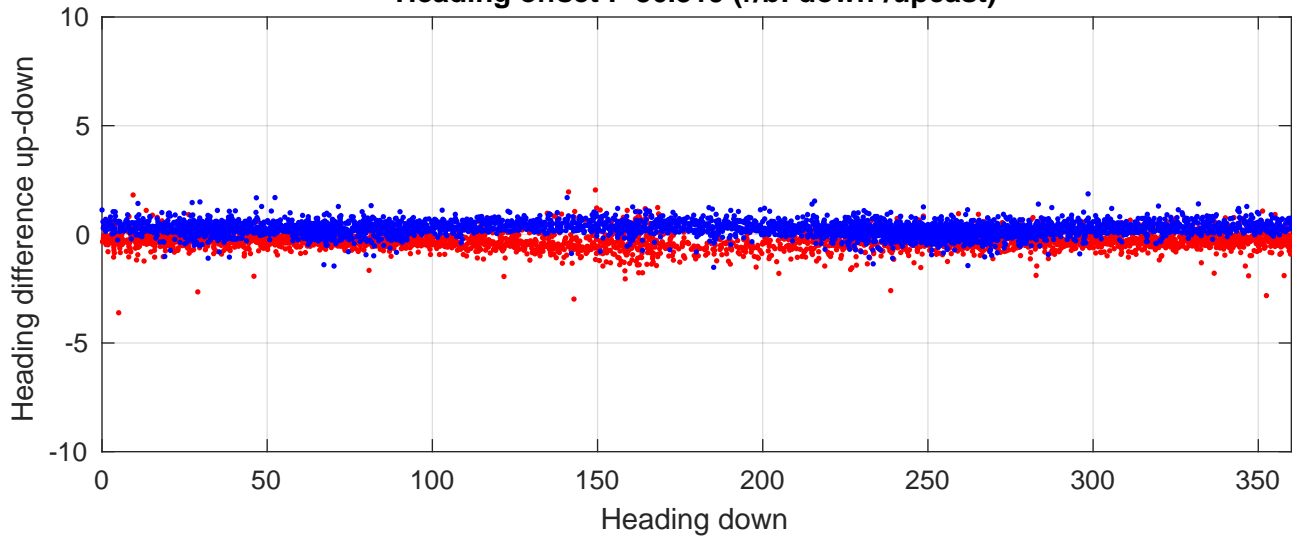

I6S station #40 (V5) Figure 6

Heading offset : -86.319 (r/b: down-/upcast)

Pitch offset : 0.22528

Roll offset : -0.18703