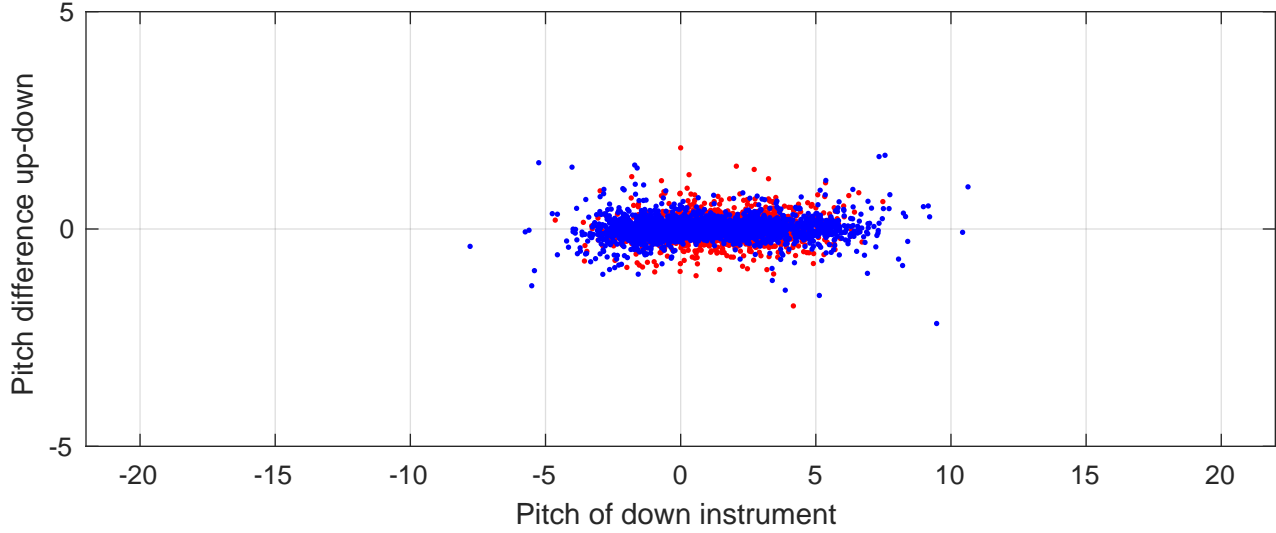

I6S station #40 (V5) Figure 6

Heading offset : -86.319 (r/b: down-/upcast)

Pitch offset : 0.22528

Roll offset : -0.18703