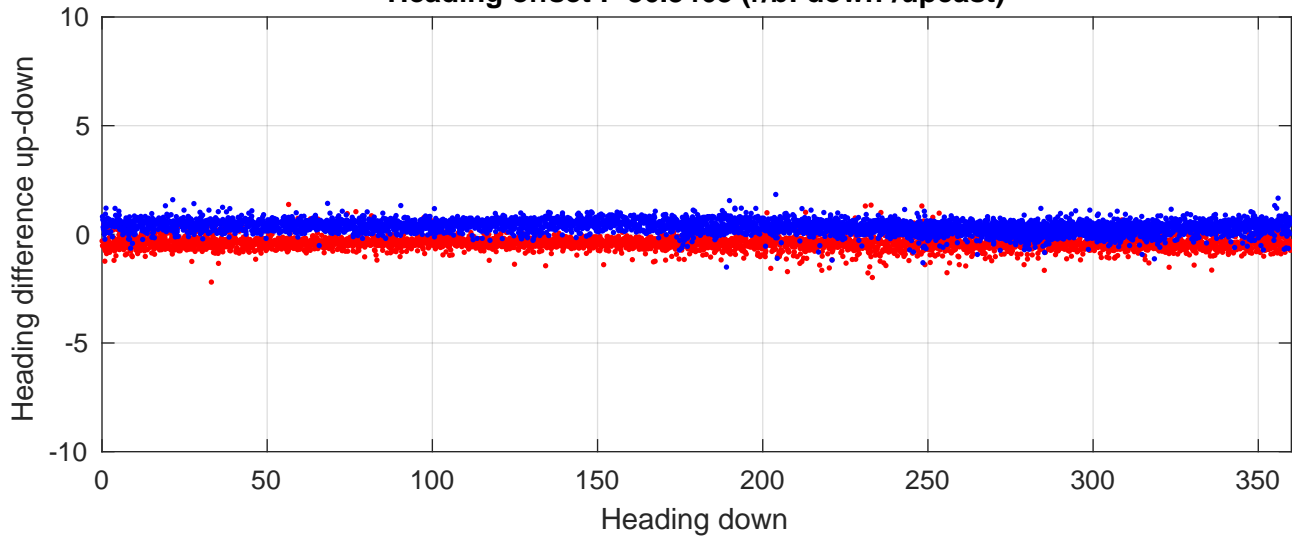

I6S station #43 (V5) Figure 6

Heading offset : -86.3463 (r/b: down/upcast)

Pitch offset : 0.2411

Roll offset : -0.19333