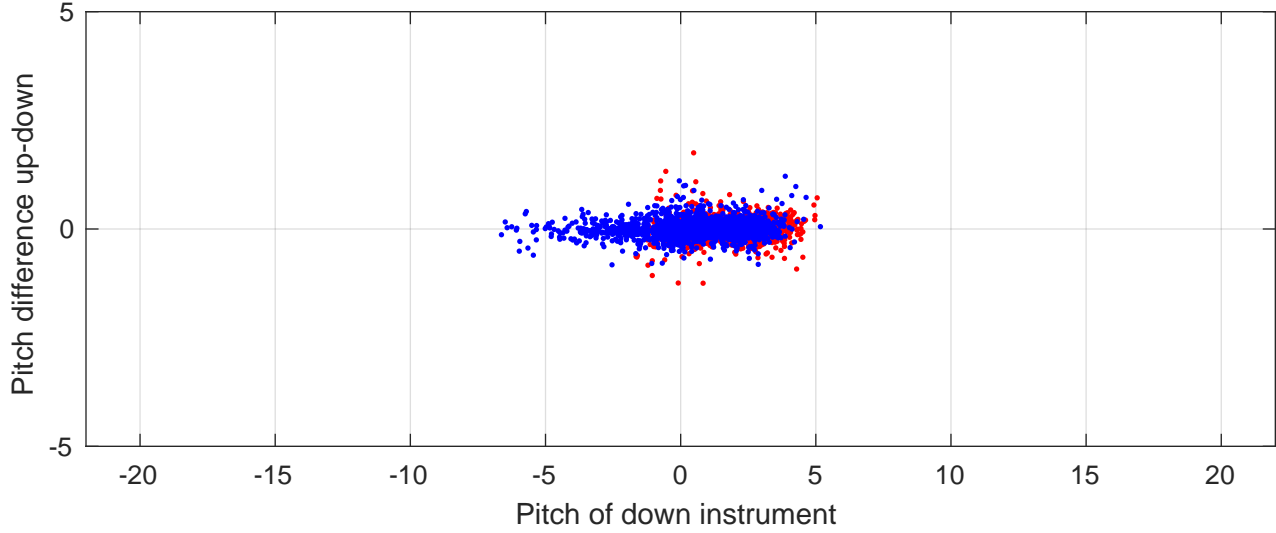

I6S station #43 (V5) Figure 6

Heading offset : -86.3463 (r/b: down/upcast)

Pitch offset : 0.2411

Roll offset : -0.19333