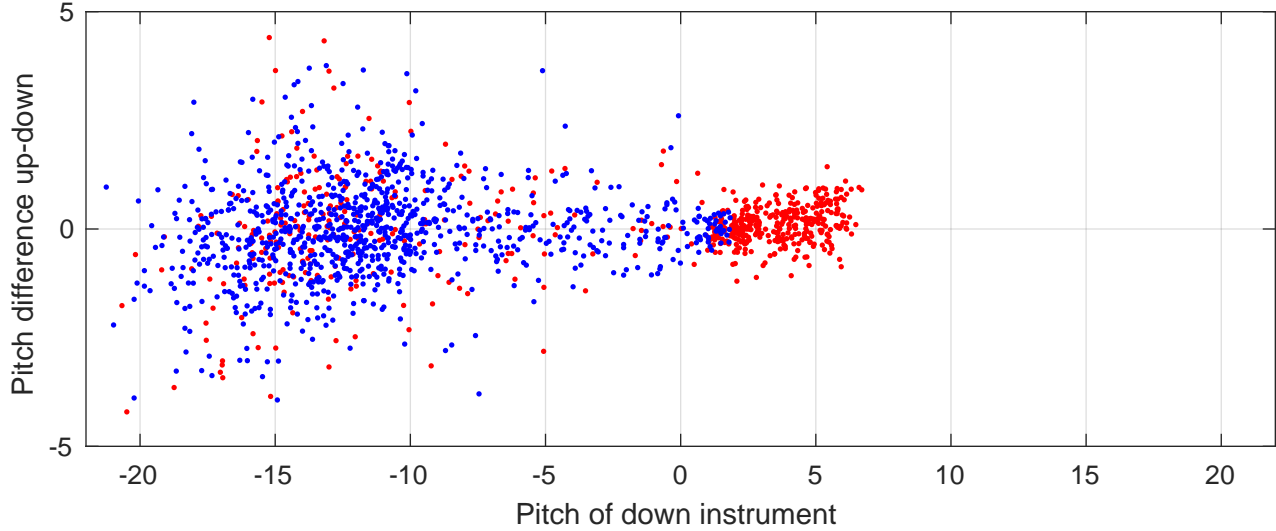

I6S station #46 (V5) Figure 6

Heading offset : -86.2041 (r/b: down/upcast)

Pitch offset : -0.095844

Roll offset : 0.02641