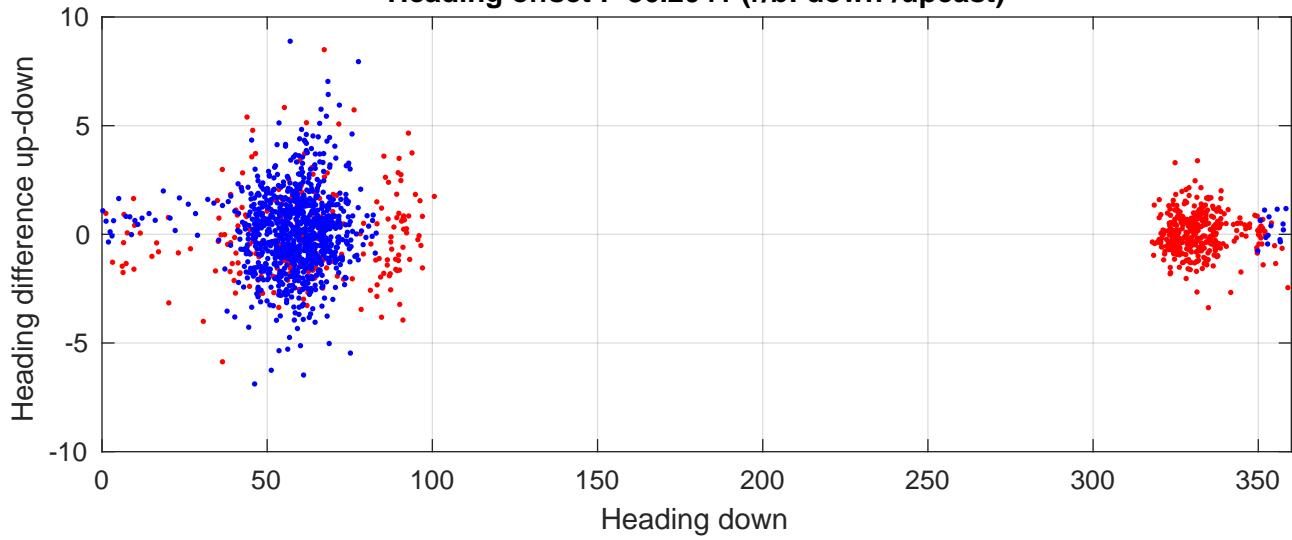

I6S station #46 (V5) Figure 6

Heading offset : -86.2041 (r/b: down/upcast)

Pitch offset : -0.095844

Roll offset : 0.02641