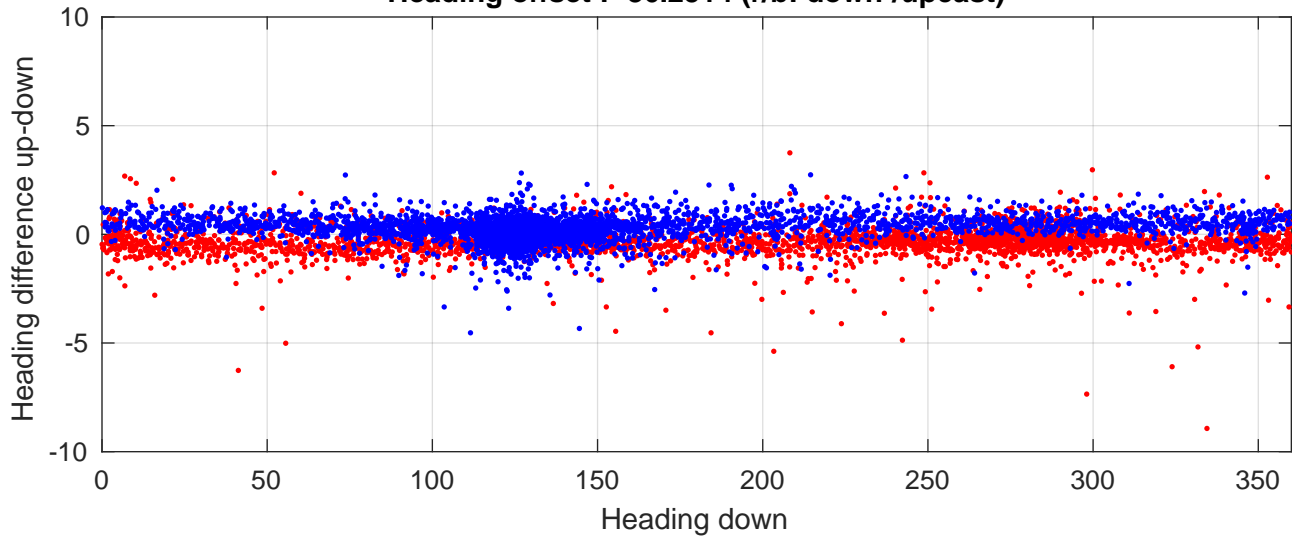

I6S station #49 (V5) Figure 6

Heading offset : -86.2514 (r/b: down/upcast)

Pitch offset : 0.15658

Roll offset : -0.0031313