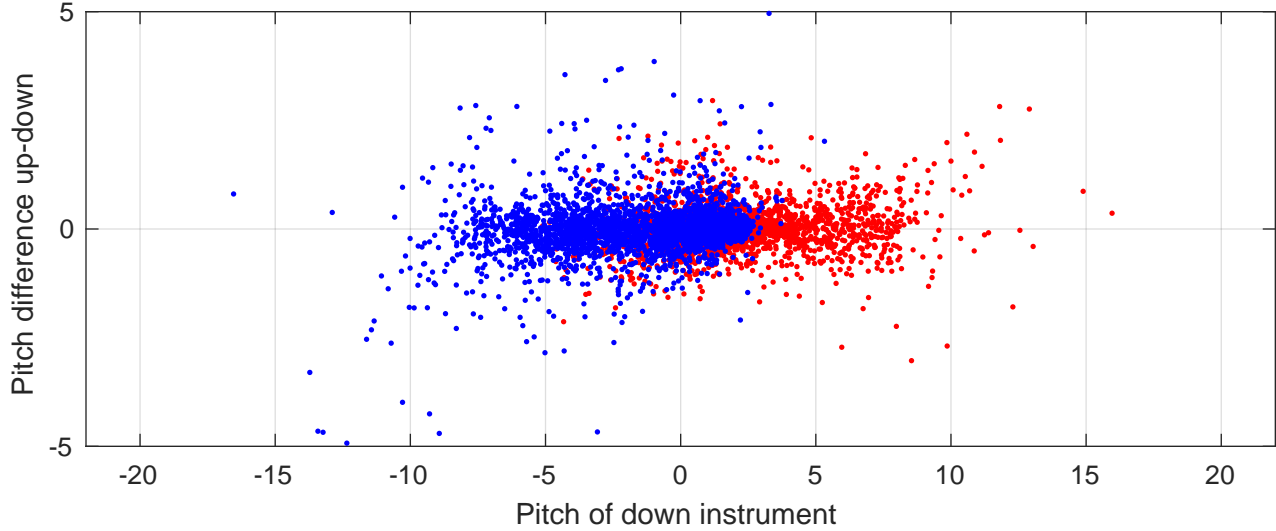

I6S station #49 (V5) Figure 6

Heading offset : -86.2514 (r/b: down/upcast)

Pitch offset : 0.15658

Roll offset : -0.0031313