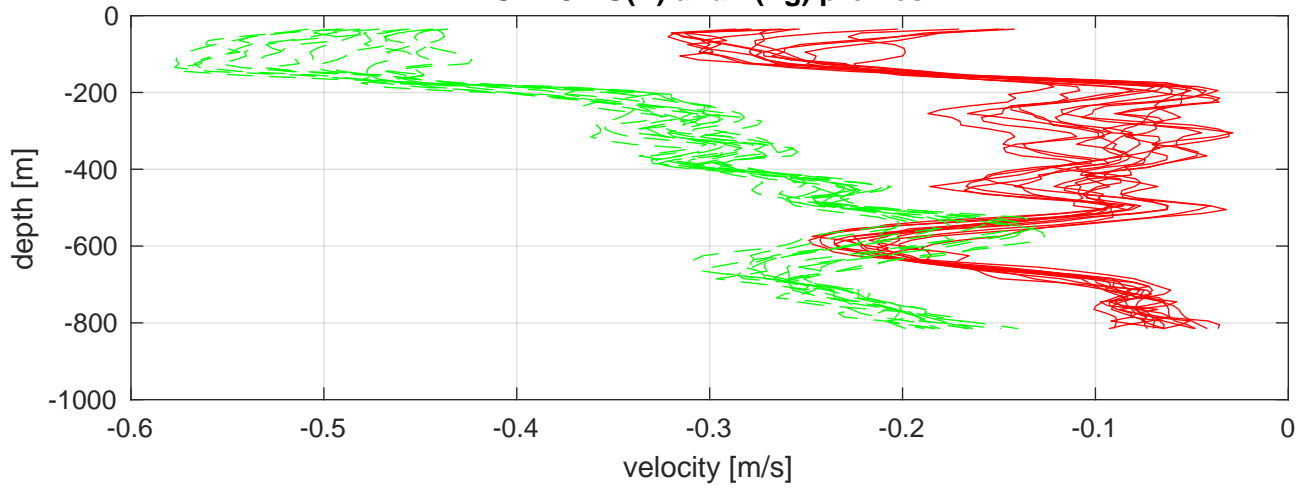

I6S station #54 (V5) SADCP U(-r) and V(--g) profiles

ship nav (g.) start (bp) end (kp) SADCP (rp)