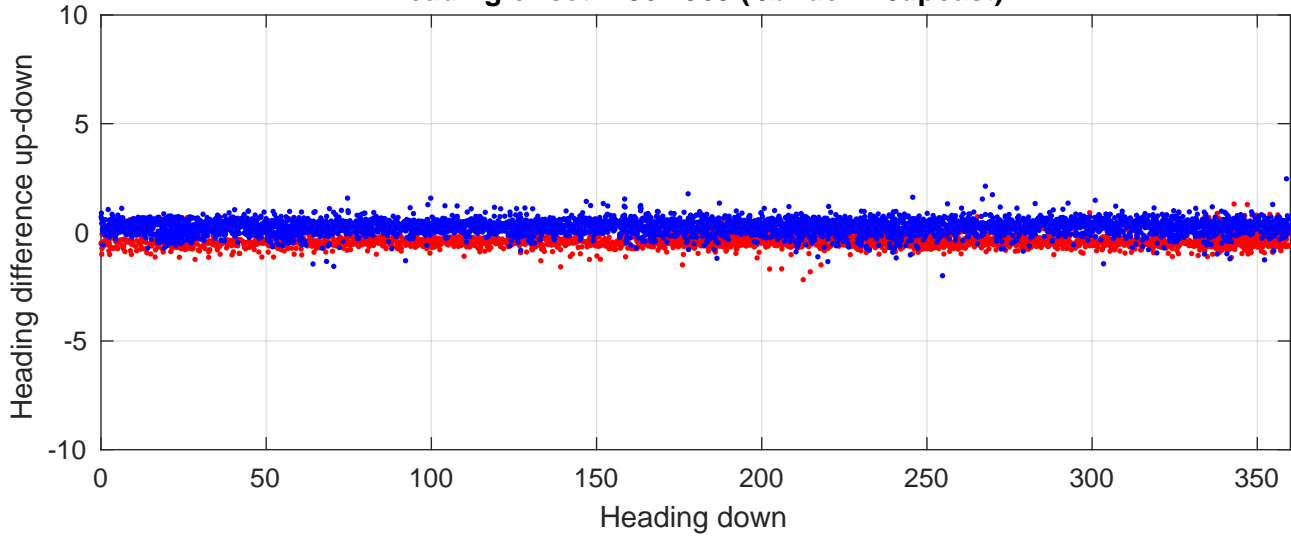

I6S station #55 (V5) Figure 6

Heading offset : -86.4969 (r/b: down/upcast)

Pitch offset : 0.095274

Roll offset : 0.093688