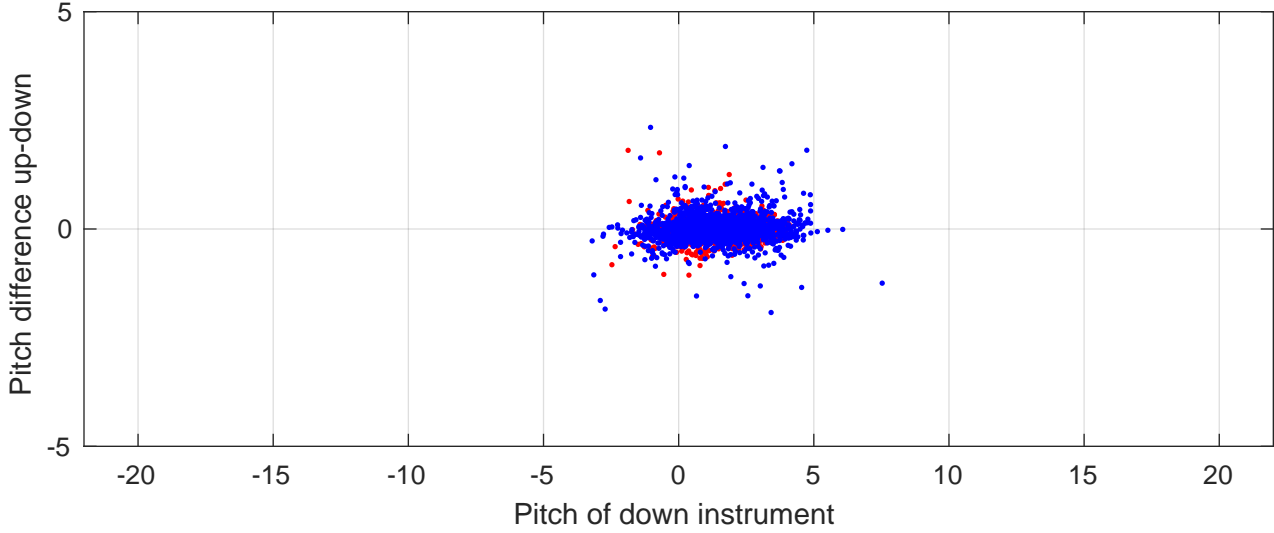

I6S station #55 (V5) Figure 6

Heading offset : -86.4969 (r/b: down/upcast)

Pitch offset : 0.095274

Roll offset : 0.093688