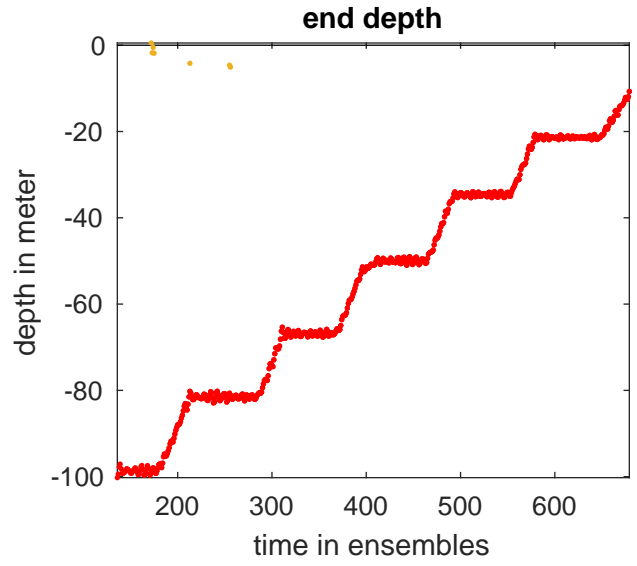

A20 station #2 (V7) Figure 4

up cast