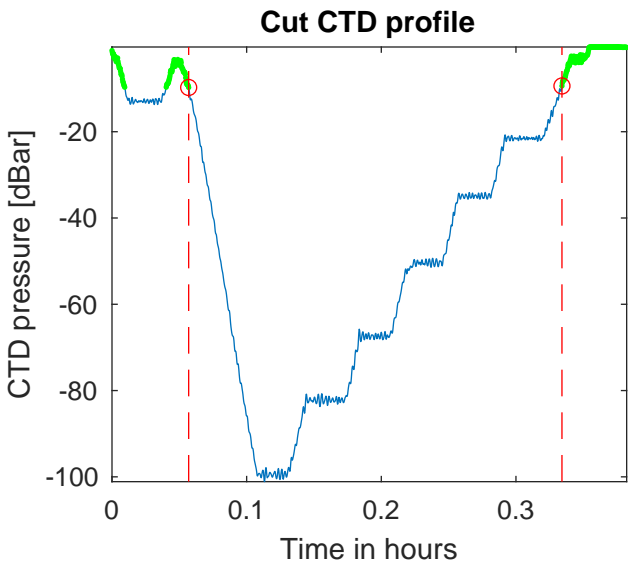

A20 station #2 (V7) Figure 4

up cast