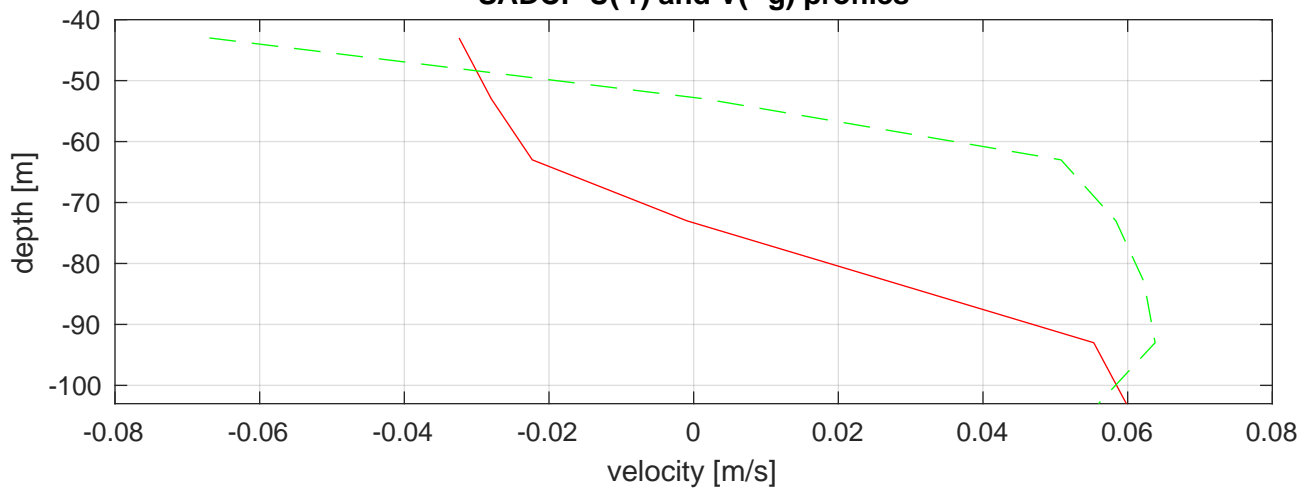

A20 station #3 (V7) SADCP U(-r) and V(-g) profiles

ship nav (g.) start (bp) end (kp) SADCP (rp)