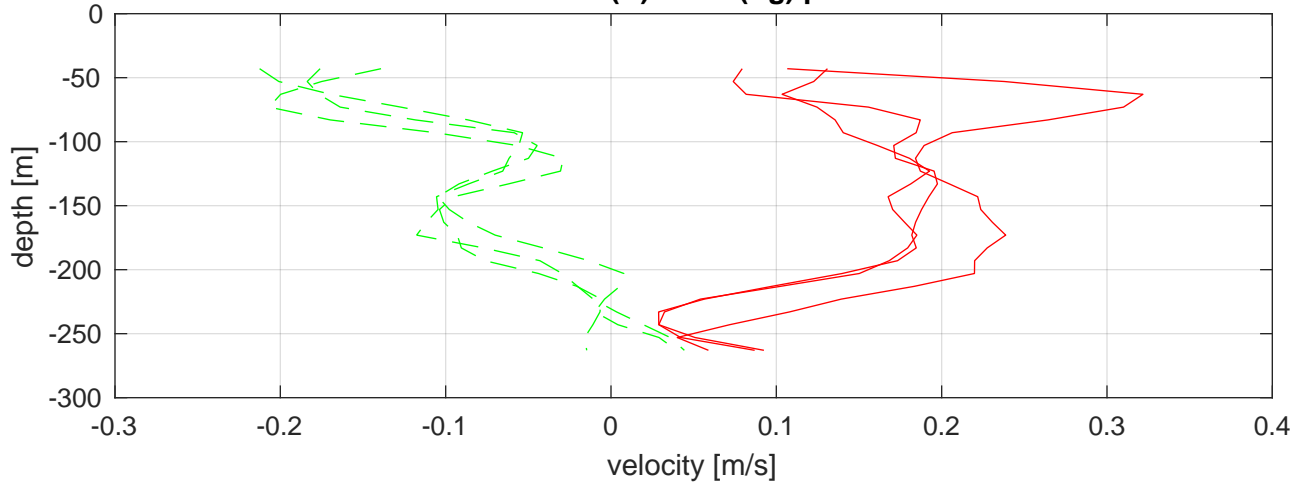

A20 station #4 (V7) SADCP U(-r) and V(--g) profiles

ship nav (g.) start (bp) end (kp) SADCP (rp)