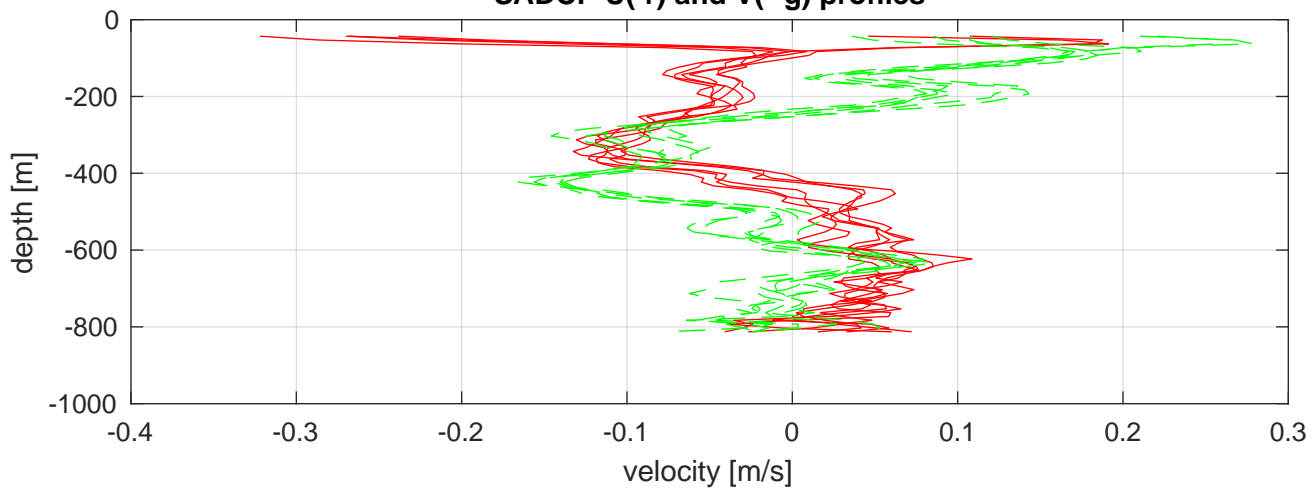

A20 station #7 (V7) SADCP U(-r) and V(--g) profiles

ship nav (g.) start (bp) end (kp) SADCP (rp)